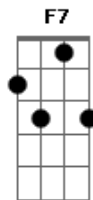

ukulele-chords.com