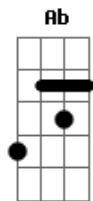

# Alter Bridge - Addicted To Pain

Tom: A  
Intro: Db D Db D Db

Db  
Tell me how it feels to live a lie  
E  
Tell me do you know that it won't ever be the same  
B A Ab Db E Db  
You can't deny, the house of cards just hit the floor  
( A Ab )

Db  
Don't tell me you can save it in the end  
E  
There's nothing you can do  
B  
'Cause when it's gone, you know it won't come back again  
A Ab Db E Db  
But you don't listen a...ny.more  
( A Ab )

Chorus:  
Db Eb E A  
You're addicted to pain  
E D Db  
To blind to see you're lost in the shadows  
Db Eb E A  
To addicted to face  
E D Db  
In time you're gonna lose it all  
Db  
If only I had said this long ago  
E  
B  
If only I had found a way to tell you all the things you should've known  
A Ab Db E Db  
But you were lost right from the start  
( A Ab )

Solo: Db : E : B : A Ab Db E Db : A Ab  
Db : E : B : A Ab Db E Db : A Ab E D Db  
Chorus:  
Db Eb E A  
You're addicted to pain  
E D Db  
To blind to see you're lost in the shadows  
Db Eb E A  
To addicted to face  
E D Db  
In time you're gonna lose it all  
Db Eb E A  
You're addicted to pain  
E D Db  
Sometimes it seems like nothing else matters  
Db Eb E A  
You're too addicted to face  
E D Db  
In time you're gonna lose it all  
Db  
Cry out!  
You know it now!  
D Db  
In time you're gonna lose it all!  
Cry out!  
You know it now!  
D Db  
You don't live it anymore!  
Cry out!  
You know it now!  
D Db  
In time you're gonna lose it all!  
Cry out!  
You know it now!  
D  
You don't live it anymore!