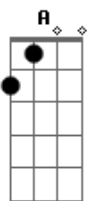

Chorus:
Db Eb E A
You're addicted to pain
E D Db
To blind to see you're lost in the shadows
Db Eb E A
To addicted to face
E D Db
In time you're gonna lose it all
Db
If only I had said this long ago
E
B
If only I had found a way to tell you all the things you should've known
A Ab Db E Db
But you were lost right from the start
(A Ab)

Db
How the hell are you the one to blame?
E
You've done no wrong, you gave it all
B
So why the hell did you have to change?
A Ab Db E Db
You broke your back, she broke your heart
Chorus:
Db Eb E A
You're addicted to pain
E D Db

To blind to see you're lost in the shadows
Db Eb E A
To addicted to face
E D Db
In time you're gonna lose it all
(Db D Db D Db)
Db
Cry out!
You're know it now!
She sold you out!
D Db
You're gonna lose it all!
Db
Cry out
You're know it now
Just tear it down
D Db
You're gonna lose it all!

Solo: Db : E : B : A Ab Db E Db : A Ab
Db : E : B : A Ab Db E Db : A Ab E D Db
Chorus:
Db Eb E A
You're addicted to pain
E D Db
To blind to see you're lost in the shadows
Db Eb E A
To addicted to face
E D Db
In time you're gonna lose it all
Db Eb E A
You're addicted to pain
E D Db
Sometimes it seems like nothing else matters
Db Eb E A
You're too addicted to face
E D Db
In time you're gonna lose it all
Db
Cry out!
You know it now!
D Db
In time you're gonna lose it all!
Cry out!
You know it now!
D Db
You don't live it anymore!
Cry out!
You know it now!
D Db
In time you're gonna lose it all!
Cry out!
You know it now!
D
You don't live it anymore!

Acordes

© ukulele-chords.com