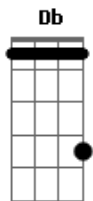

© ukulele-chords.com