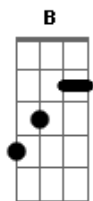

# Alter Bridge - Addicted To Pain

Tom: A  
Intro: Db D Db D Db

Db  
Tell me how it feels to live a lie  
E  
Tell me do you know that it won't ever be the same  
B A Ab Db E Db  
You can't deny, the house of cards just hit the floor  
( A Ab )

Db  
Don't tell me you can save it in the end  
E  
There's nothing you can do  
B  
'Cause when it's gone, you know it won't come back again  
A Ab Db E Db  
But you don't listen a...ny.more  
( A Ab )

Chorus:  
Db Eb E A  
You're addicted to pain  
E D Db  
To blind to see you're lost in the shadows  
Db Eb E A  
To addicted to face  
E D Db  
In time you're gonna lose it all  
Db  
If only I had said this long ago  
E  
B  
If only I had found a way to tell you all the things you should've known  
A Ab Db E Db  
But you were lost right from the start  
( A Ab )

Solo: Db : E : B : A Ab Db E Db : A Ab  
Db : E : B : A Ab Db E Db : A Ab E D Db  
Chorus:  
Db Eb E A  
You're addicted to pain  
E D Db  
To blind to see you're lost in the shadows  
Db Eb E A  
To addicted to face  
E D Db  
In time you're gonna lose it all  
Db Eb E A  
You're addicted to pain  
E D Db  
Sometimes it seems like nothing else matters  
Db Eb E A  
You're too addicted to face  
E D Db  
In time you're gonna lose it all  
Db  
Cry out!  
You know it now!  
D Db  
In time you're gonna lose it all!  
Cry out!  
You know it now!  
D Db  
You don't live it anymore!  
Cry out!  
You know it now!  
D Db  
In time you're gonna lose it all!  
Cry out!  
You know it now!  
D  
You don't live it anymore!