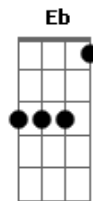

# Alter Bridge - Addicted To Pain

Tom: A  
Intro: Db D Db D Db

Db  
Tell me how it feels to live a lie  
E  
Tell me do you know that it won't ever be the same  
B A Ab Db E Db  
You can't deny, the house of cards just hit the floor  
( A Ab )

Db  
Don't tell me you can save it in the end  
E  
There's nothing you can do  
B  
'Cause when it's gone, you know it won't come back again  
A Ab Db E Db  
But you don't listen a...ny.more  
( A Ab )

Chorus:  
Db Eb E A  
You're addicted to pain  
E D Db  
To blind to see you're lost in the shadows  
Db Eb E A  
To addicted to face  
E D Db  
In time you're gonna lose it all  
Db  
If only I had said this long ago  
E  
B  
If only I had found a way to tell you all the things you should've known  
A Ab Db E Db  
But you were lost right from the start  
( A Ab )

Solo: Db : E : B : A Ab Db E Db : A Ab  
Db : E : B : A Ab Db E Db : A Ab E D Db  
Chorus:  
Db Eb E A  
You're addicted to pain  
E D Db  
To blind to see you're lost in the shadows  
Db Eb E A  
To addicted to face  
E D Db  
In time you're gonna lose it all  
Db Eb E A  
You're addicted to pain  
E D Db  
Sometimes it seems like nothing else matters  
Db Eb E A  
You're too addicted to face  
E D Db  
In time you're gonna lose it all  
Db  
Cry out!  
You know it now!  
D Db  
In time you're gonna lose it all!  
Cry out!  
You know it now!  
D Db  
You don't live it anymore!  
Cry out!  
You know it now!  
D Db  
In time you're gonna lose it all!  
Cry out!  
You know it now!  
D  
You don't live it anymore!