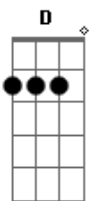

© ukulele-chords.com