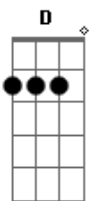

# Alter Bridge - Addicted To Pain

Tom: A  
Intro: Db D Db D Db

Db  
Tell me how it feels to live a lie  
E  
Tell me do you know that it won't ever be the same  
B A Ab Db E Db  
You can't deny, the house of cards just hit the floor  
( A Ab )

To blind to see you're lost in the shadows  
Db Eb E A  
To addicted to face  
E D Db  
In time you're gonna lose it all  
( Db D Db D Db )  
Db  
Cry out!  
You're know it now!  
She sold you out!  
D Db  
You're gonna lose it all!  
Db  
Cry out  
You're know it now  
Just tear it down  
D Db  
You're gonna lose it all!

Solo: Db : E : B : A Ab Db E Db : A Ab  
Db : E : B : A Ab Db E Db : A Ab E D Db  
Chorus:  
Db Eb E A  
You're addicted to pain  
E D Db  
To blind to see you're lost in the shadows  
Db Eb E A  
To addicted to face  
E D Db  
In time you're gonna lose it all  
Db Eb E A  
You're addicted to pain  
E D Db  
Sometimes it seems like nothing else matters  
Db Eb E A  
You're too addicted to face  
E D Db  
In time you're gonna lose it all  
Db  
Cry out!  
You know it now!  
D Db  
In time you're gonna lose it all!  
Cry out!  
You know it now!  
D Db  
You don't live it anymore!  
Cry out!  
You know it now!  
D Db  
In time you're gonna lose it all!  
Cry out!  
You know it now!  
D  
You don't live it anymore!