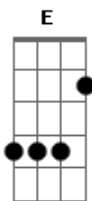

# Alter Bridge - Addicted To Pain

Tom: A  
Intro: Db D Db D Db

Db  
Tell me how it feels to live a lie  
E  
Tell me do you know that it won't ever be the same  
B A Ab Db E Db  
You can't deny, the house of cards just hit the floor  
( A Ab )

Db  
Don't tell me you can save it in the end  
E  
There's nothing you can do  
B  
'Cause when it's gone, you know it won't come back again  
A Ab Db E Db  
But you don't listen a...ny.more  
( A Ab )

Chorus:  
Db Eb E A  
You're addicted to pain  
E D Db  
To blind to see you're lost in the shadows  
Db Eb E A  
To addicted to face  
E D Db  
In time you're gonna lose it all  
Db  
If only I had said this long ago  
E  
B  
If only I had found a way to tell you all the things you should've known  
A Ab Db E Db  
But you were lost right from the start  
( A Ab )

Solo: Db : E : B : A Ab Db E Db : A Ab  
Db : E : B : A Ab Db E Db : A Ab E D Db  
Chorus:  
Db Eb E A  
You're addicted to pain  
E D Db  
To blind to see you're lost in the shadows  
Db Eb E A  
To addicted to face  
E D Db  
In time you're gonna lose it all  
Db Eb E A  
You're addicted to pain  
E D Db  
Sometimes it seems like nothing else matters  
Db Eb E A  
You're too addicted to face  
E D Db  
In time you're gonna lose it all  
Db  
Cry out!  
You know it now!  
D Db  
In time you're gonna lose it all!  
Cry out!  
You know it now!  
D Db  
You don't live it anymore!  
Cry out!  
You know it now!  
D Db  
In time you're gonna lose it all!  
Cry out!  
You know it now!  
D  
You don't live it anymore!