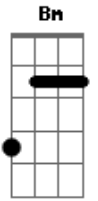

© ukulele-chords.com