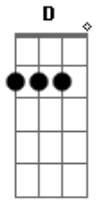

Alt-J - Nara

Tom: D

Soon ^{Bm G A Em} I'm gonna marry a man like no other
Light the fuse, ^{Bm G A} hallelujah, hallelujah

^{Em}
Love, ^{Bm G A Em} love is the warmest colour
Petrol blues, ^{Bm G A} hallelujah, hallelujah

^{Em}
Comes, ^{Bm G A Em} saut dans le vide, my lover
In my youth the greatest tide washed up my prize
You.

^{Bm A G A}
Follow, let him go, let him lead me be
Love is a pharaoh, and in front of me
I thought let him be where he want to be
Love is a pharaoh and he's boning me
I've discovered a man like no other man ^{Bm G A G A}
I've discovered a man like no other man ^{Bm A Gbm Em}

^{Bm A G A}
I've discovered a man like no other man
I've found a love to love like no other can
(^{Bm A G A}) 2x

^{Bm A G Bm A}
I've found a love to love like no other can

^{Em A}
He's found me, my Aslan
(^{Bm G A Em})

^{Bm G A}
Hallelujah, Bovay, Alabama
^{Em}
Marry a man like no other
^{Bm G A}
Hallelujah, Bovay, Alabama
^{Em}
Love is the warmest colour
^{Bm G A}
Hallelujah, Bovay, Alabama
^{Em}
Unpin your butterflies, Russia
^{Bm G A}
Hallelujah, Bovay, Alabama
^{Em}
To be a deer in Nara
^{Bm G A Em}
Hallelujah, Bovay, Alabama
^{Bm G A Em}
Hallelujah, Bovay, Alabama

Acordes

© ukulele-chords.com