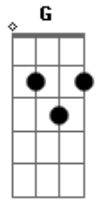

© ukulele-chords.com