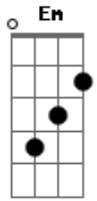

© ukulele-chords.com