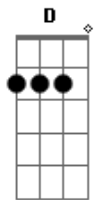

Alt-J - Matilda

Tom: D

This is from
This is from
This is from Matilda

(D G)

Em G Bm
A
Just like Johnny Flynn said, 'the breath I've taken and the
one I must' to go
Em
on.

Em G Bm A
Put the grenade pin in your hand, so you understand who's
boss.
G Bm A
My defeat sleeps top to toe with her success.

Em
Oh this is from
A
This is from
D G
This is from Matilda

Em D G
And she needs you
D Em
This is for Matilda
D G
And she needs you
D Em
This is for Matilda

G Bm A
Just like Johnny Flynn said, 'the breath I've taken and the
one I must' to go
Em
on.

Em G Bm A
Put the grenade pin in your hand, so you understand who's
boss.
G Bm A
My defeat sleeps top to toe with her success.

Em

Oh this is from
A
This is from
D G
This is from Matilda

Em D G
And she needs you
D Em
This is for Matilda
D G
And she needs you
D Em
This is for Matilda
D G
And she needs you
D Em
This is for Matilda
D G
Elle a besoin de toi
D
cela vient de Matilda

Em D G
And she needs you
D Em
This is for Matilda
D G
And she needs you
D Em
This is for Matilda

Em D G
And she needs you
D Em
This is for Matilda
D G
And she needs you
D

This is for Matilda
A G D
This is for Matilda
A G D
This is from Matilda
A G D
Matilda
A G D
Matilda
A G D
Matilda

Acordes

© ukulele-chords.com