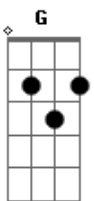

© ukulele-chords.com