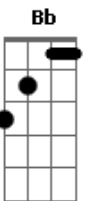

© ukulele-chords.com