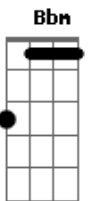

© ukulele-chords.com