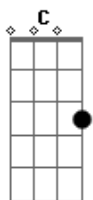

Alhaville - A Victory Of Love

Tom: C
Intro: Am Em F Dm
waiting
for a change in the weather
i'm waiting for a shift in the air
could we get it together, ever
hoping for your return, hoping for your sweet, sweet return
(Am Em F Dm)
hello
is this heaven calling
hello, hello, is somebody there, she must be somewhere
and then she says hello, hello, hello

Em F Dm
she's really an angel
she stands in the sunshine
Em F G
she's closing her eyes, she's starting to dream,
she's pulling the strings
Em F
she's dreaming a strange dream
Dm Am Em
where nothing is grey
F G
then she takes me away and she's pulling the strings
Am
when she's playing with love
Em F Dm
she's playing with love

Acordes

© ukulele-chords.com