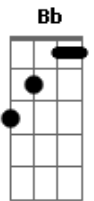

[Refrão]

Dm That if the world was ending
 Bb F F You know I'll carry you home (You home)
 Dm I'll be the last man standing
 Bb F F To keep you safe from the storm (The storm)
 Dm Bb I'll be the light in your darkest night
 F F Until you know it will be alright
 Dm 'Cause if the world was ending
 Bb F You know I'll carry you home
 I'd go
 Wherever you go

(Dm Bb F)

Acordes

© ukulele-chords.com

© ukulele-chords.com

© ukulele-chords.com

(Dm Bb F)

Dm I remember
 Bb I was broken
 F How you held me up
 Dm With your love you
 Bb Make me stronger
 F You believed in us
 Dm I hear your world's been getting colder, colder
 F But through it all I'll be your shoulder, shoulder
 Dm And even though we're getting older, older
 F Remember what we said