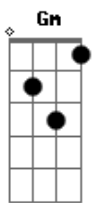

© ukulele-chords.com