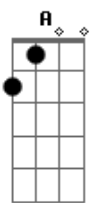

© ukulele-chords.com