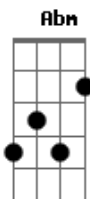

© ukulele-chords.com