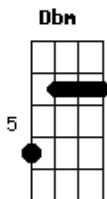

© ukulele-chords.com