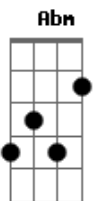

© ukulele-chords.com