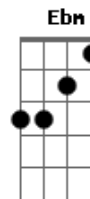

© ukulele-chords.com