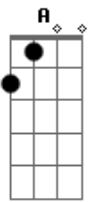

Almah? - The Sign of Glory

Tom: A

Dbm
Dive into the fire
And tell me how it seems

D **E** **Gbm**
Colder than the flames of the evil heart
To inner dreams just rise burning crystal eyes

Dbm
Running through the night
Burned all your beliefs

D **E**
You play all innocence 'Cause you feel is time (all periods)
You rise and you feed your life

A **Ebm**
You're dreaming, just a dreaming

Dbm C
You can't hide

Gbm **A**
Sanctuary gates will show you

Bm **D Bm**
Everything that lies inside you, over

Gbm **D** **Db**
The rainbow wings, the sign of glory

Gbm **A**
Sanctuary gates will show you

Bm

Everything that lies inside you
D Bm Abm Dbm
Over is day

Dbm
Secret as a silence
And thoughts running free

D **E** **Gbm**
Riding unicorn blowing in your heart
Your faded
Don't cry when you face the dark

A **Ebm**
You're dreaming, just a dreaming

Dbm C
You can't hide

Gbm **A**
Sanctuary gates will show you

Bm **D Bm**
Everything that lies inside you, over

Gbm **D** **Db**
The rainbow wings, the sign of glory

Gbm **A**
Sanctuary gates will show you

Bm
Everything that lies inside you

D Bm Abm Dbm
Nowhere is day

Acordes