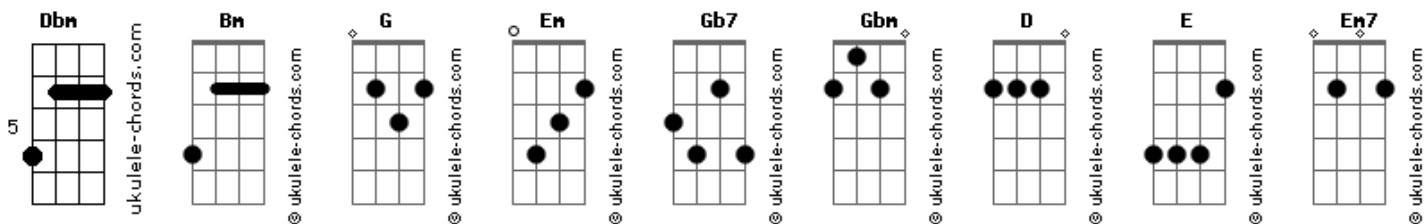

Almah? - Birds Of Prey

tom:

Dbm (forma dos acordes no tom de Bm)

Capostrate na 2ª casa

Intro: Bm G Em Gb7 Bm
Bm G Em Gb7 Bm

Bm
Destination: a thousand ways to go
G
Indignation: scythe that cuts your soul
Em Gb7
Your trail doesn't end with your fears
Bm
But makes them stronger

Bm
Lies in disguise in the name of trust
G
The road you take away, how far you go
Em Gb7
You know that time is a wall
Bm
And one more illusion

Gbm
You die
D
You fail
Gbm D E
You live in a trail
Gbm
They burn
D
You cry
Gbm
Dead glance
D E
Inside

Bm D
Forever you'll keep on
Em Bm
Your dreams you left behind
G D
It lives in crystal form
Em7 Gb7
They're still alive
Bm D
The wolves you ride away

Acordes

Em Bm
They fight to free their land
G D
With fire within emotions
Em7 Gb7
You stock your hate

Bm
Now you see you're reaping what they sowed
G
Green are the seeds of evil, watch them grow
Em Gb7
And you're almost reaching the end
Bm
Arise and just move on

Gbm
You die
D
You fail
Gbm D E
You live in a trail
Gbm
They burn
D
You cry
Gbm
Dead glance
D E
Inside
Bm D
Forever you'll keep on
Em Bm
Your dreams you left behind
G D
It lives in crystal form
Em7 Gb7
They're still alive
Bm D
The wolves you ride away
Em Bm
They fight to free their land
G D
With fire within emotions
Em7 Gb7
You stock your hate