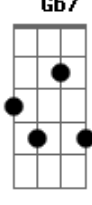

© ukulele-chords.com