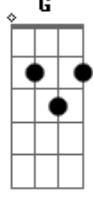

© ukulele-chords.com