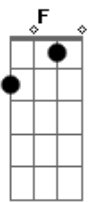

Ally Hills - Next To You

Tom: F

(com acordes na forma de
Capostrate na 5ª casa
Intro: 4x: F G C Am

F G C
You say, I matter

Am F
So why do you try and shatter

G C
Every piece of me

F G
I know it takes two

C Am
But you know I can't be there with you

F G C
And that's all I want to be

F G Em Am
I said I'm sorry, but I just can't get enough

F G C
'Cause you belong to me

F G
But how does it feel

C Am
To pretend I'm not real

F G Em Am
When the distance between just isn't ideal

F G C Am
So open your eyes a day at a time

F G
And I'm closer to being next to you

F G C F G C
Oh.. Oh.. Next to you

F G C
The worst part of it all

Am
Is that I keep building this wall

F G C
To push me away from you

F G C
But I want you to break it

Em F
To show me that we can make it

C)

G C
'Cause that's all I want to do

F G Em Am
I said I'm sorry, but I just can't get enough

F G C
'Cause you belong to me

F G
But how does it feel

C Am
To pretend I'm not real

F G Em Am
When the distance between just isn't ideal

F G C Am
So open your eyes a day at a time

F G
And I'm closer to being next to you

F G C F G C
Oh.. Oh.. Next to you

F
I know that I'd make you mine

G
If you would just make the time

C
You say that you need me

Am
It's never that easy

F G
But how does it feel

C Am
To pretend I'm not real

F G Em Am
When the distance between just isn't ideal

F G C Am
So open your eyes a day at a time

F G
And I'm closer to being next to you

F G C F G C
Oh.. Oh.. Next to you

F G Em Am
Oh....

F G C
And I'm closer to being next to you

Acordes

© ukulele-chords.com