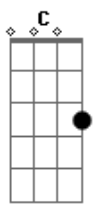

© ukulele-chords.com