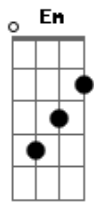

© ukulele-chords.com