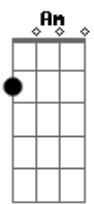

© ukulele-chords.com