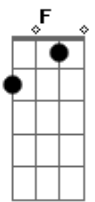

Ally Hills - Next To You

Tom: F

(com acordes na forma de
Capostrate na 5ª casa
Intro: 4x: F G C Am

F G C
You say, I matter

Am F
So why do you try and shatter

G C
Every piece of me

F G
I know it takes two

C Am
But you know I can't be there with you

F G C
And that's all I want to be

F G Em Am
I said I'm sorry, but I just can't get enough

F G C
'Cause you belong to me

F G
But how does it feel

C Am
To pretend I'm not real

F G Em Am
When the distance between just isn't ideal

F G C Am
So open your eyes a day at a time

F G
And I'm closer to being next to you

F G C F G C
Oh.. Oh.. Next to you

F G C
The worst part of it all

Am
Is that I keep building this wall

F G C
To push me away from you

F G C
But I want you to break it

Em F
To show me that we can make it

C)

G C
'Cause that's all I want to do

F G Em Am
I said I'm sorry, but I just can't get enough

F G C
'Cause you belong to me

F G
But how does it feel

C Am
To pretend I'm not real

F G Em Am
When the distance between just isn't ideal

F G C Am
So open your eyes a day at a time

F G
And I'm closer to being next to you

F G C F G C
Oh.. Oh.. Next to you

F
I know that I'd make you mine

G
If you would just make the time

C
You say that you need me

Am
It's never that easy

F G
But how does it feel

C Am
To pretend I'm not real

F G Em Am
When the distance between just isn't ideal

F G C Am
So open your eyes a day at a time

F G
And I'm closer to being next to you

F G C F G C
Oh.. Oh.. Next to you

F G Em Am
Oh....

F G C
And I'm closer to being next to you

Acordes

© ukulele-chords.com