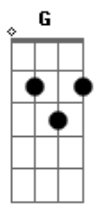

© ukulele-chords.com