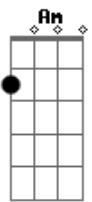

Ally Hills - Next To You

Tom: F

(com acordes na forma de
Capostrate na 5ª casa
Intro: 4x: F G C Am

F G C
You say, I matter

Am F
So why do you try and shatter

G C
Every piece of me

F G
I know it takes two

C Am
But you know I can't be there with you

F G
And I'm closer to being next to you

F G C F G C
Oh.. Oh.. Next to you

F G Em Am
Oh....

F G C
And I'm closer to being next to you

Acordes

© ukulele-chords.com

© ukulele-chords.com

© ukulele-chords.com