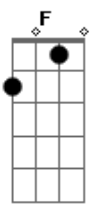

Ally Hills - Next To You

Tom: F

(com acordes na forma de
Capostrate na 5ª casa
Intro: 4x: F G C Am

F G C
You say, I matter

Am F
So why do you try and shatter

G C
Every piece of me

F G
I know it takes two

C Am
But you know I can't be there with you

F G C
And that's all I want to be

F G Em Am
I said I'm sorry, but I just can't get enough

F G C
'Cause you belong to me

F G
But how does it feel

C Am
To pretend I'm not real

F G Em Am
When the distance between just isn't ideal

F G C Am
So open your eyes a day at a time

F G
And I'm closer to being next to you

F G C F G C
Oh.. Oh.. Next to you

F G C
The worst part of it all

Am
Is that I keep building this wall

F G C
To push me away from you

F G C
But I want you to break it

Em F
To show me that we can make it

C)

G C
'Cause that's all I want to do

F G Em Am
I said I'm sorry, but I just can't get enough

F G C
'Cause you belong to me

F G
But how does it feel

C Am
To pretend I'm not real

F G Em Am
When the distance between just isn't ideal

F G C Am
So open your eyes a day at a time

F G
And I'm closer to being next to you

F G C F G C
Oh.. Oh.. Next to you

F
I know that I'd make you mine

G
If you would just make the time

C
You say that you need me

Am
It's never that easy

F G
But how does it feel

C Am
To pretend I'm not real

F G Em Am
When the distance between just isn't ideal

F G C Am
So open your eyes a day at a time

F G
And I'm closer to being next to you

F G C F G C
Oh.. Oh.. Next to you

F G Em Am
Oh....

F G C
And I'm closer to being next to you

Acordes

© ukulele-chords.com