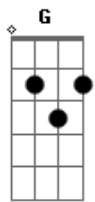

Ally Hills - Next To You

Tom: F

(com acordes na forma de
Capostrate na 5ª casa
Intro: 4x: F G C Am

F G C
You say, I matter

Am F
So why do you try and shatter

G C
Every piece of me

F G
I know it takes two

C Am
But you know I can't be there with you

F G C Am
So open your eyes a day at a time

F G
And I'm closer to being next to you

F G C F G C
Oh.. Oh.. Next to you

F G C
The worst part of it all

Am
Is that I keep building this wall

F G C
To push me away from you

F G
And I'm closer to being next to you

F G C F G C
Oh.. Oh.. Next to you

F G Em Am
Oh....

F G C
And I'm closer to being next to you

Acordes

© ukulele-chords.com

© ukulele-chords.com

© ukulele-chords.com