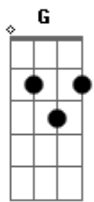

Ally Hills - Next To You

Tom: F

(com acordes na forma de
Capostrate na 5ª casa
Intro: 4x: F G C Am

F G C
You say, I matter

Am F
So why do you try and shatter

G C
Every piece of me

F G
I know it takes two

C Am
But you know I can't be there with you

F G C Am
So open your eyes a day at a time

F G
And I'm closer to being next to you

F G C F G C
Oh.. Oh.. Next to you

F G C
The worst part of it all

Am
Is that I keep building this wall

F G C
To push me away from you

F G
And I'm closer to being next to you

F G C F G C
Oh.. Oh.. Next to you

F G Em Am
Oh....

F G C
And I'm closer to being next to you

Acordes

© ukulele-chords.com

© ukulele-chords.com

© ukulele-chords.com