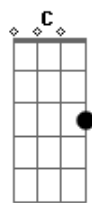

© ukulele-chords.com