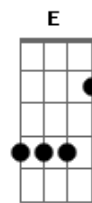

© ukulele-chords.com