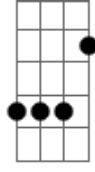

© ukulele-chords.com

ca

© ukulele-chords.com

© ukulele-chords.com

© ukulele-chords.com

© ukulele-chords.com

© ukulele-chords.com

© ukulele-chords.com

© ukulele-chords.com

© ukulele-chords.com

© ukulele-chords.com

© ukulele-chords.com

© ukulele-chords.com

E

© ukulele-chords.com