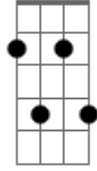

© ukulele-chords.com

♯

© ukulele-chords.com

© ukulele-chords.com

G_bm7

© ukulele-chords.com

© ukulele-chords.com

© ukulele-chords.com

© ukulele-chords.com

© ukulele-chords.com

© ukulele-chords.com

© ukulele-chords.com

© ukulele-chords.com

© ukulele-chords.com

© ukulele-chords.com