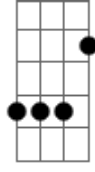

© ukulele-chords.com

♯

© ukulele-chords.com

© ukulele-chords.com

© ukulele-chords.com

© ukulele-chords.com

© ukulele-chords.com

© ukulele-chords.com

© ukulele-chords.com

© ukulele-chords.com

© ukulele-chords.com

© ukulele-chords.com

© ukulele-chords.com

E

© ukulele-chords.com