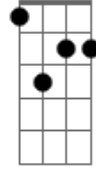

© ukulele-chords.com

ca

© ukulele-chords.com

© ukulele-chords.com

© ukulele-chords.com

A_bm7

© ukulele-chords.com

© ukulele-chords.com

© ukulele-chords.com

© ukulele-chords.com

© ukulele-chords.com

© ukulele-chords.com

© ukulele-chords.com

© ukulele-chords.com

© ukulele-chords.com