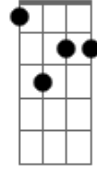

© ukulele-chords.com

♯

© ukulele-chords.com

© ukulele-chords.com

© ukulele-chords.com

A_bm7

© ukulele-chords.com

© ukulele-chords.com

© ukulele-chords.com

© ukulele-chords.com

© ukulele-chords.com

© ukulele-chords.com

© ukulele-chords.com

© ukulele-chords.com

© ukulele-chords.com