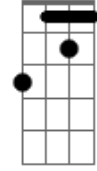

Allie X - June Gloom

tom:

Intro: **Dbm7**
 (La-la, la-la)
C#7M **Gbm7** **B7M**
 (La, la-la, la-la)

[Verse 1]

Dbm7
 One, two, idol
Dbm7
 Oh, I'm in a spiral
Gbm7 **Abm7**
 Take me for a sunday drive
Dbm7
 Three?or?four glasses
Dbm7
 Hot and?heavy ashes
Gbm7 **Abm7**
 Falling like a snow in?July (Snow in July)

© ukulele-chords.com

A_bm7

© ukulele-chords.com

B_n7

© ukulele-chords.com

A

© ukulele-chords.com

G_b