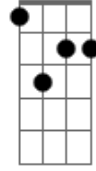

© ukulele-chords.com

♯

© ukulele-chords.com

© ukulele-chords.com

© ukulele-chords.com

A_bm7

© ukulele-chords.com

© ukulele-chords.com

© ukulele-chords.com

© ukulele-chords.com

© ukulele-chords.com

© ukulele-chords.com

© ukulele-chords.com

© ukulele-chords.com

© ukulele-chords.com