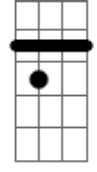

Allie X - June Gloom

tom:

Intro: **Dbm7**
 (La-la, la-la)
C#7M **Gbm7** **B7M**
 (La, la-la, la-la)

[Verse 1]

Dbm7
 One, two, idol
Dbm7
 Oh, I'm in a spiral
Gbm7 **Abm7**
 Take me for a sunday drive
Dbm7
 Three?or?four glasses
Dbm7
 Hot and?heavy ashes
Gbm7 **Abm7**
 Falling like a snow in?July (Snow in July)

© ukulele-chords.com

A7

© ukulele-chords.com

E7

© ukulele-chords.com

B7

© ukulele-chords.com

B