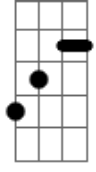

Allie X - June Gloom

tom:

Intro: **Dbm7**
(La-la, la-la)
C#7M **Gbm7** **B7M**
(La, la-la, la-la)

[Verse 1]

Dbm7
One, two, idol
Dbm7
Oh, I'm in a spiral
Gbm7 **Abm7**
Take me for a sunday drive
Dbm7
Three?or?four glasses
Dbm7
Hot and?heavy ashes
Gbm7 **Abm7**
Falling like a snow in?July (Snow in July)

© ukulele-chords.com

A7

© ukulele-chords.com

E7

© ukulele-chords.com

B7

© ukulele-chords.com

B