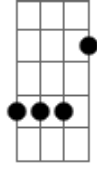

© ukulele-chords.com

♯

© ukulele-chords.com

© ukulele-chords.com

© ukulele-chords.com

© ukulele-chords.com

© ukulele-chords.com

© ukulele-chords.com

© ukulele-chords.com

© ukulele-chords.com

© ukulele-chords.com

© ukulele-chords.com

© ukulele-chords.com

E

© ukulele-chords.com