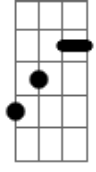

Allie X - June Gloom

tom:

Intro: **Dbm7**
 (La-la, la-la)
C#7M **Gbm7** **B7M**
 (La, la-la, la-la)

[Verse 1]

Dbm7
 One, two, idol
Dbm7
 Oh, I'm in a spiral
Gbm7 **Abm7**
 Take me for a sunday drive
Dbm7
 Three?or?four glasses
Dbm7
 Hot and?heavy ashes
Gbm7 **Abm7**
 Falling like a snow in?July (Snow in July)

© ukulele-chords.com

A7

© ukulele-chords.com

E7

© ukulele-chords.com

B7

© ukulele-chords.com

B