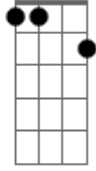

© ukulele-chords.com

♯

© ukulele-chords.com

D_bm7

© ukulele-chords.com

© ukulele-chords.com

© ukulele-chords.com

© ukulele-chords.com

© ukulele-chords.com

© ukulele-chords.com

© ukulele-chords.com

© ukulele-chords.com

© ukulele-chords.com

© ukulele-chords.com

© ukulele-chords.com