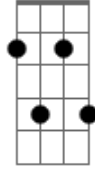

© ukulele-chords.com

♯

© ukulele-chords.com

© ukulele-chords.com

G_bm7

© ukulele-chords.com

© ukulele-chords.com

© ukulele-chords.com

© ukulele-chords.com

© ukulele-chords.com

© ukulele-chords.com

© ukulele-chords.com

© ukulele-chords.com

© ukulele-chords.com

© ukulele-chords.com