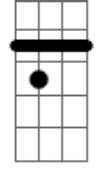

Allie X - June Gloom

tom:

Intro: **Dbm7**
(La-la, la-la)
C#7M **Gbm7** **B7M**
(La, la-la, la-la)

[Verse 1]

Dbm7
One, two, idol
Dbm7
Oh, I'm in a spiral
Gbm7 **Abm7**
Take me for a sunday drive
Dbm7
Three?or?four glasses
Dbm7
Hot and?heavy ashes
Gbm7 **Abm7**
Falling like a snow in?July (Snow in July)

© ukulele-chords.com

A7

© ukulele-chords.com

E7

© ukulele-chords.com

B7

© ukulele-chords.com

B