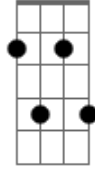

© ukulele-chords.com

ca

© ukulele-chords.com

© ukulele-chords.com

G_bm7

© ukulele-chords.com

© ukulele-chords.com

© ukulele-chords.com

© ukulele-chords.com

© ukulele-chords.com

© ukulele-chords.com

© ukulele-chords.com

© ukulele-chords.com

© ukulele-chords.com

© ukulele-chords.com