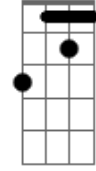

Allie X - June Gloom

tom:

Intro: **Dbm7**
(La-la, la-la)
C#7M **Gbm7** **B7M**
(La, la-la, la-la)

[Verse 1]

Dbm7
One, two, idol
Dbm7
Oh, I'm in a spiral
Gbm7 **Abm7**
Take me for a sunday drive
Dbm7
Three?or?four glasses
Dbm7
Hot and?heavy ashes
Gbm7 **Abm7**
Falling like a snow in?July (Snow in July)

© ukulele-chords.com

A_bm7

© ukulele-chords.com

B_n7

© ukulele-chords.com

A

© ukulele-chords.com

G_b