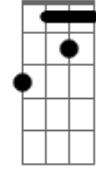

Allie X - June Gloom

tom:

Intro: **Dbm7**
 (La-la, la-la)
C#7M **Gbm7** **B7M**
 (La, la-la, la-la)

[Verse 1]

Dbm7
 One, two, idol
Dbm7
 Oh, I'm in a spiral
Gbm7 **Abm7**
 Take me for a sunday drive
Dbm7
 Three?or?four glasses
Dbm7
 Hot and?heavy ashes
Gbm7 **Abm7**
 Falling like a snow in?July (Snow in July)

© ukulele-chords.com

A_bm7

© ukulele-chords.com

B_n7

© ukulele-chords.com

A

© ukulele-chords.com

G_b