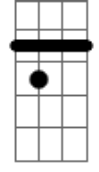

Allie X - June Gloom

tom:

Intro: **Dbm7**
 (La-la, la-la)
C#7M **Gbm7** **B7M**
 (La, la-la, la-la)

[Verse 1]

Dbm7
 One, two, idol
Dbm7
 Oh, I'm in a spiral
Gbm7 **Abm7**
 Take me for a sunday drive
Dbm7
 Three?or?four glasses
Dbm7
 Hot and?heavy ashes
Gbm7 **Abm7**
 Falling like a snow in?July (Snow in July)

© ukulele-chords.com

A7

© ukulele-chords.com

E7

© ukulele-chords.com

B7

© ukulele-chords.com

B