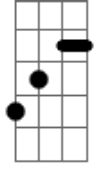

Allie X - June Gloom

tom:

Intro: **Dbm7**
 (La-la, la-la)
C#7M **Gbm7** **B7M**
 (La, la-la, la-la)

[Verse 1]

Dbm7
 One, two, idol
Dbm7
 Oh, I'm in a spiral
Gbm7 **Abm7**
 Take me for a sunday drive
Dbm7
 Three?or?four glasses
Dbm7
 Hot and?heavy ashes
Gbm7 **Abm7**
 Falling like a snow in?July (Snow in July)

© ukulele-chords.com

A7

© ukulele-chords.com

E7

© ukulele-chords.com

B7

© ukulele-chords.com

B