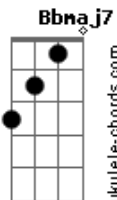

© ukulele-chords.com