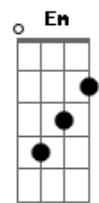

© ukulele-chords.com