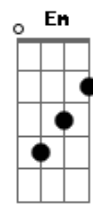

© ukulele-chords.com