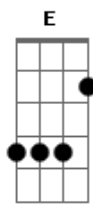

© ukulele-chords.com