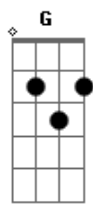

© ukulele-chords.com