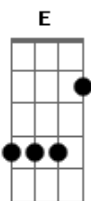

© ukulele-chords.com