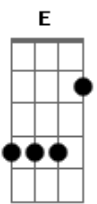

© ukulele-chords.com