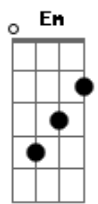

All Time Low - Time Bomb

Tom: D
Intro: 2x: Bm G A

G D
From the get-go I knew this was hard to hold,
G D
Like a crash the whole thing spun out of control,
G
Oh on a wire we were dancing,
A
To kids no consequences,
E
Pull the trigger without thinking,
G
There's only one way down this road,

(Bm G A) (2x)

Acordes

© ukulele-chords.com

© ukulele-chords.com

© ukulele-chords.com

© ukulele-chords.com

© ukulele-chords.com

© ukulele-chords.com