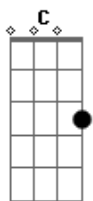

Acordes

© ukulele-chords.com