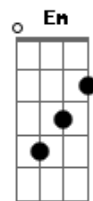

# The All-American Rejects - The Wind Blows

Tom: C  
Intro: C Am G F

**C**  
I've got to breathe  
You can't take that from me  
Cause it's all that you left that's mine  
**C**  
You had to leave  
And that's all I can see  
But you told me your love was blind  
**Am C G**  
There are times  
You're so impossible that I should sign a waiver  
**Am C**  
And you will find  
**G F G**  
Someone worth walking on when you ask me to go

**C**  
I'll leave when the wind blows  
You can scream there's just echoes  
**G**  
Pass outside of your window  
**Em F**  
You'll be sad that you let me go  
I'll leave but just know  
[Ponte]  
( D )  
**Am**  
As I lay in solitude  
**G**  
Oh What's a boy supposed to do  
**Gb**  
I Shake the very thought of you  
**F**  
Me together, I remember  
**Am**  
Late nights when I stayed up late  
**G**  
All I do is wait and wait  
**Gb**  
Your never coming home to me  
**F**  
That's the hardest thing to see  
**C**  
I got to breathe  
**Am**  
You can't take that from me  
**G F**  
We can finally say we're through