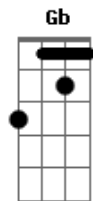

© ukulele-chords.com