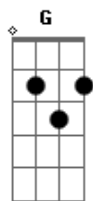

# The All-American Rejects - The Wind Blows

Tom: C  
Intro: C Am G F

**C**  
I've got to breathe  
You can't take that from me  
Cause it's all that you left that's mine  
**C**  
You had to leave  
And that's all I can see  
But you told me your love was blind  
**Am C G**  
There are times  
You're so impossible that I should sign a waiver  
**Am C**  
And you will find  
**G F G**  
Someone worth walking on when you ask me to go

**C**  
I'll leave when the wind blows  
You can scream there's just echoes  
**G**  
Pass outside of your window  
**Em F**  
You'll be sad that you let me go  
I'll leave but just know  
[Ponte]  
( D )  
**Am**  
As I lay in solitude  
**G**  
Oh What's a boy supposed to do  
**Gb**  
I Shake the very thought of you  
**F**  
Me together, I remember  
**Am**  
Late nights when I stayed up late  
**G**  
All I do is wait and wait  
**Gb**  
Your never coming home to me  
**F**  
That's the hardest thing to see  
**C**  
I got to breathe  
**Am**  
You can't take that from me  
**G F**  
We can finally say we're through