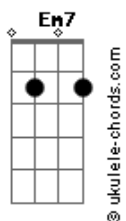

The All-American Rejects - Dirty Little Secret

tom:

Bb (forma dos acordes no tom de G)

Capostrate na 3ª casa
Intro:

G D Em
Let me know that I've done wrong
C G
When I've known this all along
D Em
I go around a time or two
C
Just to waste my time with you

[Pré-Refrão]

Am7
Tell me all that you've thrown away
Em
Find out games you don't wanna play
C D
You are the only one that needs to know

[Refrão]

G Cadd9
I'll keep you my dirty little secret
Em7 D
(Dirty little secret)
G Cadd9
Don't tell anyone or you'll be just another regret
Em7 D
(Just another regret, hope that you can keep it)
Cadd9
My dirty little secret

Who has to know

[Segunda Parte]

G D Em
When we live such fragile lives
C G
It's the best way we survive
D Em
I go around a time or two
C
Just to waste my time with you

[Pré-Refrão]

Am7
Tell me all that you've thrown away
Em
Find out games you don't wanna play
C D
You are the only one that needs to know

[Refrão]

G Cadd9
I'll keep you my dirty little secret

Acordes

Em7 D
(Dirty little secret)
G Cadd9
Don't tell anyone or you'll be just another regret
Em7 D
(Just another regret, hope that you can keep it)
Cadd9
My dirty little secret

Who has to know

[Ponte]

Em7
The way she feels inside (inside)
Cadd9
Those thoughts I can't deny (deny)
Em7
These sleeping dogs won't lie (won't lie)
Cadd9
And now I try to lie
Em7
It's eating me apart
A7
Trace this life out

[Solo]

[Refrão]

G Cadd9
I'll keep you my dirty little secret
Em7 D
(Dirty little secret)
G Cadd9
Don't tell anyone or you'll be just another regret
Em7 D
(Just another regret)

[Refrão]

G Cadd9
I'll keep you my dirty little secret
Em7 D
(Dirty little secret)
G Cadd9
Don't tell anyone or you'll be just another regret
Em7 D
(Just another regret, hope that you can keep it)
Cadd9
My dirty little secret
D
Dirty little secret
Em7 Cadd9
Dirty little secret

Who has to know?

Who has to know?