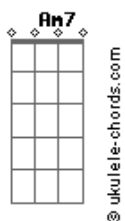

The All-American Rejects - Dirty Little Secret

tom:

Bb (forma dos acordes no tom de G)

Capostrate na 3ª casa
Intro:

G D Em
Let me know that I've done wrong
C G
When I've known this all along
D Em
I go around a time or two
C
Just to waste my time with you

[Pré-Refrão]

Am7
Tell me all that you've thrown away
Em
Find out games you don't wanna play
C D
You are the only one that needs to know

[Refrão]

G Cadd9
I'll keep you my dirty little secret
Em7 D
(Dirty little secret)
G Cadd9
Don't tell anyone or you'll be just another regret
Em7 D
(Just another regret, hope that you can keep it)
Cadd9
My dirty little secret

Who has to know

[Segunda Parte]

G D Em
When we live such fragile lives
C G
It's the best way we survive
D Em
I go around a time or two
C
Just to waste my time with you

[Pré-Refrão]

Am7
Tell me all that you've thrown away
Em
Find out games you don't wanna play
C D
You are the only one that needs to know

[Refrão]

G Cadd9
I'll keep you my dirty little secret

Acordes

Em7 D
(Dirty little secret)
G Cadd9
Don't tell anyone or you'll be just another regret
Em7 D
(Just another regret, hope that you can keep it)
Cadd9
My dirty little secret

Who has to know

[Ponte]

Em7
The way she feels inside (inside)
Cadd9
Those thoughts I can't deny (deny)
Em7
These sleeping dogs won't lie (won't lie)
Cadd9
And now I try to lie
Em7
It's eating me apart
A7
Trace this life out

[Solo]

[Refrão]

G Cadd9
I'll keep you my dirty little secret
Em7 D
(Dirty little secret)
G Cadd9
Don't tell anyone or you'll be just another regret
Em7 D
(Just another regret)

[Refrão]

G Cadd9
I'll keep you my dirty little secret
Em7 D
(Dirty little secret)
G Cadd9
Don't tell anyone or you'll be just another regret
Em7 D
(Just another regret, hope that you can keep it)
Cadd9
My dirty little secret
D
Dirty little secret
Em7 Cadd9
Dirty little secret

Who has to know?

Who has to know?