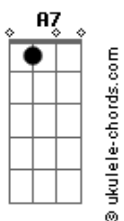

The All-American Rejects - Dirty Little Secret

tom:

Bb (forma dos acordes no tom de G)

Capostrate na 3ª casa
Intro:

G D Em
Let me know that I've done wrong
C G
When I've known this all along
D Em
I go around a time or two
C
Just to waste my time with you

[Pré-Refrão]

Am7
Tell me all that you've thrown away
Em
Find out games you don't wanna play
C D
You are the only one that needs to know

[Refrão]

G Cadd9
I'll keep you my dirty little secret
Em7 D
(Dirty little secret)
G Cadd9
Don't tell anyone or you'll be just another regret
Em7 D
(Just another regret, hope that you can keep it)
Cadd9
My dirty little secret

Who has to know

[Segunda Parte]

G D Em
When we live such fragile lives
C G
It's the best way we survive
D Em
I go around a time or two
C
Just to waste my time with you

[Pré-Refrão]

Am7
Tell me all that you've thrown away
Em
Find out games you don't wanna play
C D
You are the only one that needs to know

[Refrão]

G Cadd9
I'll keep you my dirty little secret

Acordes

Em7 D
(Dirty little secret)
G Cadd9
Don't tell anyone or you'll be just another regret
Em7 D
(Just another regret, hope that you can keep it)
Cadd9
My dirty little secret

Who has to know

[Ponte]

Em7
The way she feels inside (inside)
Cadd9
Those thoughts I can't deny (deny)
Em7
These sleeping dogs won't lie (won't lie)
Cadd9
And now I try to lie
Em7
It's eating me apart
A7
Trace this life out

[Solo]

[Refrão]

G Cadd9
I'll keep you my dirty little secret
Em7 D
(Dirty little secret)
G Cadd9
Don't tell anyone or you'll be just another regret
Em7 D
(Just another regret)

[Refrão]

G Cadd9
I'll keep you my dirty little secret
Em7 D
(Dirty little secret)
G Cadd9
Don't tell anyone or you'll be just another regret
Em7 D
(Just another regret, hope that you can keep it)
Cadd9
My dirty little secret
D
Dirty little secret
Em7 Cadd9
Dirty little secret

Who has to know?

Who has to know?