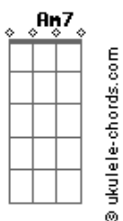

The All-American Rejects - Dirty Little Secret

tom:

Bb (forma dos acordes no tom de G)

Capostrate na 3ª casa
Intro:

G D Em
Let me know that I've done wrong
C G
When I've known this all along
D Em
I go around a time or two
C
Just to waste my time with you

[Pré-Refrão]

Am7
Tell me all that you've thrown away
Em
Find out games you don't wanna play
C D
You are the only one that needs to know

[Refrão]

G Cadd9
I'll keep you my dirty little secret
Em7 D
(Dirty little secret)
G Cadd9
Don't tell anyone or you'll be just another regret
Em7 D
(Just another regret, hope that you can keep it)
Cadd9
My dirty little secret

Who has to know

[Segunda Parte]

G D Em
When we live such fragile lives
C G
It's the best way we survive
D Em
I go around a time or two
C
Just to waste my time with you

[Pré-Refrão]

Am7
Tell me all that you've thrown away
Em
Find out games you don't wanna play
C D
You are the only one that needs to know

[Refrão]

G Cadd9
I'll keep you my dirty little secret

Acordes

Em7 D
(Dirty little secret)
G Cadd9
Don't tell anyone or you'll be just another regret
Em7 D
(Just another regret, hope that you can keep it)
Cadd9
My dirty little secret

Who has to know

[Ponte]

Em7
The way she feels inside (inside)
Cadd9
Those thoughts I can't deny (deny)
Em7
These sleeping dogs won't lie (won't lie)
Cadd9
And now I try to lie
Em7
It's eating me apart
A7
Trace this life out

[Solo]

[Refrão]

G Cadd9
I'll keep you my dirty little secret
Em7 D
(Dirty little secret)
G Cadd9
Don't tell anyone or you'll be just another regret
Em7 D
(Just another regret)

[Refrão]

G Cadd9
I'll keep you my dirty little secret
Em7 D
(Dirty little secret)
G Cadd9
Don't tell anyone or you'll be just another regret
Em7 D
(Just another regret, hope that you can keep it)
Cadd9
My dirty little secret
D
Dirty little secret
Em7 Cadd9
Dirty little secret

Who has to know?

Who has to know?