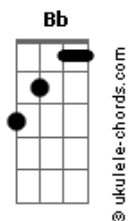

The All-American Rejects - Dirty Little Secret

tom:

Bb (forma dos acordes no tom de G)

Capostrate na 3ª casa
Intro:

G D Em
Let me know that I've done wrong
C G
When I've known this all along
D Em
I go around a time or two
C
Just to waste my time with you

[Pré-Refrão]

Am7
Tell me all that you've thrown away
Em
Find out games you don't wanna play
C D
You are the only one that needs to know

[Refrão]

G Cadd9
I'll keep you my dirty little secret
Em7 D
(Dirty little secret)
G Cadd9
Don't tell anyone or you'll be just another regret
Em7 D
(Just another regret, hope that you can keep it)
Cadd9
My dirty little secret

Who has to know

[Segunda Parte]

G D Em
When we live such fragile lives
C G
It's the best way we survive
D Em
I go around a time or two
C
Just to waste my time with you

[Pré-Refrão]

Am7
Tell me all that you've thrown away
Em
Find out games you don't wanna play
C D
You are the only one that needs to know

[Refrão]

G Cadd9
I'll keep you my dirty little secret

Acordes

Em7 D
(Dirty little secret)
G Cadd9
Don't tell anyone or you'll be just another regret
Em7 D
(Just another regret, hope that you can keep it)
Cadd9
My dirty little secret