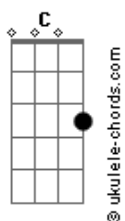

The All-American Rejects - Dirty Little Secret

tom:

Bb (forma dos acordes no tom de G)

Capostrate na 3ª casa
Intro:

G D Em
Let me know that I've done wrong
C G
When I've known this all along
D Em
I go around a time or two
C
Just to waste my time with you

[Pré-Refrão]

Am7
Tell me all that you've thrown away
Em
Find out games you don't wanna play
C D
You are the only one that needs to know

[Refrão]

G Cadd9
I'll keep you my dirty little secret
Em7 D
(Dirty little secret)
G Cadd9
Don't tell anyone or you'll be just another regret
Em7 D
(Just another regret, hope that you can keep it)
Cadd9
My dirty little secret

Who has to know

[Segunda Parte]

G D Em
When we live such fragile lives
C G
It's the best way we survive
D Em
I go around a time or two
C
Just to waste my time with you

[Pré-Refrão]

Am7
Tell me all that you've thrown away
Em
Find out games you don't wanna play
C D
You are the only one that needs to know

[Refrão]

G Cadd9
I'll keep you my dirty little secret

Acordes

Em7 D
(Dirty little secret)
G Cadd9
Don't tell anyone or you'll be just another regret
Em7 D
(Just another regret, hope that you can keep it)
Cadd9
My dirty little secret

Who has to know

[Ponte]

Em7
The way she feels inside (inside)
Cadd9
Those thoughts I can't deny (deny)
Em7
These sleeping dogs won't lie (won't lie)
Cadd9
And now I try to lie
Em7
It's eating me apart
A7
Trace this life out

[Solo]

[Refrão]

G Cadd9
I'll keep you my dirty little secret
Em7 D
(Dirty little secret)
G Cadd9
Don't tell anyone or you'll be just another regret
Em7 D
(Just another regret)

[Refrão]

G Cadd9
I'll keep you my dirty little secret
Em7 D
(Dirty little secret)
G Cadd9
Don't tell anyone or you'll be just another regret
Em7 D
(Just another regret, hope that you can keep it)
Cadd9
My dirty little secret
D
Dirty little secret
Em7 Cadd9
Dirty little secret

Who has to know?

Who has to know?