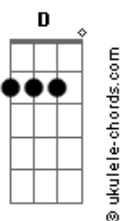

The All-American Rejects - Dirty Little Secret

tom:

Bb (forma dos acordes no tom de G)

Capostrate na 3ª casa
Intro:

G D Em
Let me know that I've done wrong
C G
When I've known this all along
D Em
I go around a time or two
C
Just to waste my time with you

[Pré-Refrão]

Am7
Tell me all that you've thrown away
Em
Find out games you don't wanna play
C D
You are the only one that needs to know

[Refrão]

G Cadd9
I'll keep you my dirty little secret
Em7 D
(Dirty little secret)
G Cadd9
Don't tell anyone or you'll be just another regret
Em7 D
(Just another regret, hope that you can keep it)
Cadd9
My dirty little secret

Who has to know

[Segunda Parte]

G D Em
When we live such fragile lives
C G
It's the best way we survive
D Em
I go around a time or two
C
Just to waste my time with you

[Pré-Refrão]

Am7
Tell me all that you've thrown away
Em
Find out games you don't wanna play
C D
You are the only one that needs to know

[Refrão]

G Cadd9
I'll keep you my dirty little secret

Acordes

Em7 D
(Dirty little secret)
G Cadd9
Don't tell anyone or you'll be just another regret
Em7 D
(Just another regret, hope that you can keep it)
Cadd9
My dirty little secret

Who has to know

[Ponte]

Em7
The way she feels inside (inside)
Cadd9
Those thoughts I can't deny (deny)
Em7
These sleeping dogs won't lie (won't lie)
Cadd9
And now I try to lie
Em7
It's eating me apart
A7
Trace this life out

[Solo]

[Refrão]

G Cadd9
I'll keep you my dirty little secret
Em7 D
(Dirty little secret)
G Cadd9
Don't tell anyone or you'll be just another regret
Em7 D
(Just another regret)

[Refrão]

G Cadd9
I'll keep you my dirty little secret
Em7 D
(Dirty little secret)
G Cadd9
Don't tell anyone or you'll be just another regret
Em7 D
(Just another regret, hope that you can keep it)
Cadd9
My dirty little secret
D
Dirty little secret
Em7 Cadd9
Dirty little secret

Who has to know?

Who has to know?