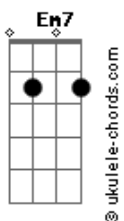

The All-American Rejects - Dirty Little Secret

tom:

Bb (forma dos acordes no tom de G)

Capostrate na 3ª casa
Intro:

G D Em
Let me know that I've done wrong
C G
When I've known this all along
D Em
I go around a time or two
C
Just to waste my time with you

[Pré-Refrão]

Am7
Tell me all that you've thrown away
Em
Find out games you don't wanna play
C D
You are the only one that needs to know

[Refrão]

G Cadd9
I'll keep you my dirty little secret
Em7 D
(Dirty little secret)
G Cadd9
Don't tell anyone or you'll be just another regret
Em7 D
(Just another regret, hope that you can keep it)
Cadd9
My dirty little secret

Who has to know

[Segunda Parte]

G D Em
When we live such fragile lives
C G
It's the best way we survive
D Em
I go around a time or two
C
Just to waste my time with you

[Pré-Refrão]

Am7
Tell me all that you've thrown away
Em
Find out games you don't wanna play
C D
You are the only one that needs to know

[Refrão]

G Cadd9
I'll keep you my dirty little secret

Acordes

Em7 D
(Dirty little secret)
G Cadd9
Don't tell anyone or you'll be just another regret
Em7 D
(Just another regret, hope that you can keep it)
Cadd9
My dirty little secret

Who has to know

[Ponte]

Em7
The way she feels inside (inside)
Cadd9
Those thoughts I can't deny (deny)
Em7
These sleeping dogs won't lie (won't lie)
Cadd9
And now I try to lie
Em7
It's eating me apart
A7
Trace this life out

[Solo]

[Refrão]

G Cadd9
I'll keep you my dirty little secret
Em7 D
(Dirty little secret)
G Cadd9
Don't tell anyone or you'll be just another regret
Em7 D
(Just another regret)

[Refrão]

G Cadd9
I'll keep you my dirty little secret
Em7 D
(Dirty little secret)
G Cadd9
Don't tell anyone or you'll be just another regret
Em7 D
(Just another regret, hope that you can keep it)
Cadd9
My dirty little secret
D
Dirty little secret
Em7 Cadd9
Dirty little secret

Who has to know?

Who has to know?