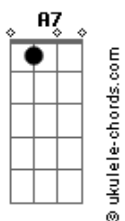

The All-American Rejects - Dirty Little Secret

tom:

Bb (forma dos acordes no tom de G)

Capostrate na 3ª casa
Intro:

G D Em
Let me know that I've done wrong
C G
When I've known this all along
D Em
I go around a time or two
C
Just to waste my time with you

[Pré-Refrão]

Am7
Tell me all that you've thrown away
Em
Find out games you don't wanna play
C D
You are the only one that needs to know

[Refrão]

G Cadd9
I'll keep you my dirty little secret
Em7 D
(Dirty little secret)
G Cadd9
Don't tell anyone or you'll be just another regret
Em7 D
(Just another regret, hope that you can keep it)
Cadd9
My dirty little secret

Who has to know

[Segunda Parte]

G D Em
When we live such fragile lives
C G
It's the best way we survive
D Em
I go around a time or two
C
Just to waste my time with you

[Pré-Refrão]

Am7
Tell me all that you've thrown away
Em
Find out games you don't wanna play
C D
You are the only one that needs to know

[Refrão]

G Cadd9
I'll keep you my dirty little secret

Acordes

Em7 D
(Dirty little secret)
G Cadd9
Don't tell anyone or you'll be just another regret
Em7 D
(Just another regret, hope that you can keep it)
Cadd9
My dirty little secret

Who has to know

[Ponte]

Em7
The way she feels inside (inside)
Cadd9
Those thoughts I can't deny (deny)
Em7
These sleeping dogs won't lie (won't lie)
Cadd9
And now I try to lie
Em7
It's eating me apart
A7
Trace this life out

[Solo]

[Refrão]

G Cadd9
I'll keep you my dirty little secret
Em7 D
(Dirty little secret)
G Cadd9
Don't tell anyone or you'll be just another regret
Em7 D
(Just another regret)

[Refrão]

G Cadd9
I'll keep you my dirty little secret
Em7 D
(Dirty little secret)
G Cadd9
Don't tell anyone or you'll be just another regret
Em7 D
(Just another regret, hope that you can keep it)
Cadd9
My dirty little secret
D
Dirty little secret
Em7 Cadd9
Dirty little secret

Who has to know?

Who has to know?