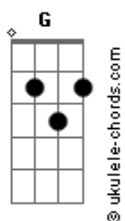

The All-American Rejects - Dirty Little Secret

tom:

Bb (forma dos acordes no tom de G)

Capostrate na 3ª casa
Intro:

G D Em
Let me know that I've done wrong
C G
When I've known this all along
D Em
I go around a time or two
C
Just to waste my time with you

[Pré-Refrão]

Am7
Tell me all that you've thrown away
Em
Find out games you don't wanna play
C D
You are the only one that needs to know

[Refrão]

G Cadd9
I'll keep you my dirty little secret
Em7 D
(Dirty little secret)
G Cadd9
Don't tell anyone or you'll be just another regret
Em7 D
(Just another regret, hope that you can keep it)
Cadd9
My dirty little secret

Who has to know

[Segunda Parte]

G D Em
When we live such fragile lives
C G
It's the best way we survive
D Em
I go around a time or two
C
Just to waste my time with you

[Pré-Refrão]

Am7
Tell me all that you've thrown away
Em
Find out games you don't wanna play
C D
You are the only one that needs to know

[Refrão]

G Cadd9
I'll keep you my dirty little secret

Acordes

Em7 D
(Dirty little secret)
G Cadd9
Don't tell anyone or you'll be just another regret
Em7 D
(Just another regret, hope that you can keep it)
Cadd9
My dirty little secret

Who has to know

[Ponte]

Em7
The way she feels inside (inside)
Cadd9
Those thoughts I can't deny (deny)
Em7
These sleeping dogs won't lie (won't lie)
Cadd9
And now I try to lie
Em7
It's eating me apart
A7
Trace this life out

[Solo]

[Refrão]

G Cadd9
I'll keep you my dirty little secret
Em7 D
(Dirty little secret)
G Cadd9
Don't tell anyone or you'll be just another regret
Em7 D
(Just another regret)

[Refrão]

G Cadd9
I'll keep you my dirty little secret
Em7 D
(Dirty little secret)
G Cadd9
Don't tell anyone or you'll be just another regret
Em7 D
(Just another regret, hope that you can keep it)
Cadd9
My dirty little secret
D
Dirty little secret
Em7 Cadd9
Dirty little secret

Who has to know?

Who has to know?