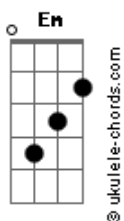

The All-American Rejects - Dirty Little Secret

tom:

Bb (forma dos acordes no tom de G)

Capostrate na 3ª casa
Intro:

G D Em
Let me know that I've done wrong
C G
When I've known this all along
D Em
I go around a time or two
C
Just to waste my time with you

[Pré-Refrão]

Am7
Tell me all that you've thrown away
Em
Find out games you don't wanna play
C D
You are the only one that needs to know

[Refrão]

G Cadd9
I'll keep you my dirty little secret
Em7 D
(Dirty little secret)
G Cadd9
Don't tell anyone or you'll be just another regret
Em7 D
(Just another regret, hope that you can keep it)
Cadd9
My dirty little secret

Who has to know

[Segunda Parte]

G D Em
When we live such fragile lives
C G
It's the best way we survive
D Em
I go around a time or two
C
Just to waste my time with you

[Pré-Refrão]

Am7
Tell me all that you've thrown away
Em
Find out games you don't wanna play
C D
You are the only one that needs to know

[Refrão]

G Cadd9
I'll keep you my dirty little secret

Acordes

Em7 D
(Dirty little secret)
G Cadd9
Don't tell anyone or you'll be just another regret
Em7 D
(Just another regret, hope that you can keep it)
Cadd9
My dirty little secret