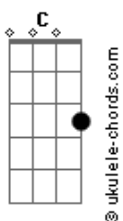

The All-American Rejects - Dirty Little Secret

tom:

Bb (forma dos acordes no tom de G)

Capostrate na 3ª casa
Intro:

G D Em
Let me know that I've done wrong
C G
When I've known this all along
D Em
I go around a time or two
C
Just to waste my time with you

Who has to know

[Segunda Parte]

G D Em
When we live such fragile lives
C G
It's the best way we survive
D Em
I go around a time or two
C
Just to waste my time with you

[Pré-Refrão]

Am7
Tell me all that you've thrown away
Em
Find out games you don't wanna play
C D
You are the only one that needs to know

[Refrão]

G Cadd9
I'll keep you my dirty little secret

Acordes

Em7 D
(Dirty little secret)
G Cadd9
Don't tell anyone or you'll be just another regret
Em7 D
(Just another regret, hope that you can keep it)
Cadd9
My dirty little secret