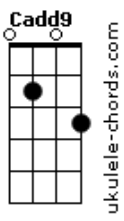

The All-American Rejects - Dirty Little Secret

tom:

Bb (forma dos acordes no tom de G)

Capostrate na 3ª casa
Intro:

G D Em
Let me know that I've done wrong
C G
When I've known this all along
D Em
I go around a time or two
C
Just to waste my time with you

Who has to know

[Segunda Parte]

G D Em
When we live such fragile lives
C G
It's the best way we survive
D Em
I go around a time or two
C
Just to waste my time with you

[Pré-Refrão]

Am7
Tell me all that you've thrown away
Em
Find out games you don't wanna play
C D
You are the only one that needs to know

[Refrão]

G Cadd9
I'll keep you my dirty little secret

Acordes

Em7 D
(Dirty little secret)
G Cadd9
Don't tell anyone or you'll be just another regret
Em7 D
(Just another regret, hope that you can keep it)
Cadd9
My dirty little secret