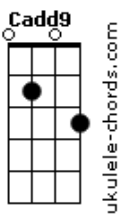

The All-American Rejects - Dirty Little Secret

tom:

Bb (forma dos acordes no tom de G)

Capostrate na 3ª casa
Intro:

G D Em
Let me know that I've done wrong
C G
When I've known this all along
D Em
I go around a time or two
C
Just to waste my time with you

[Pré-Refrão]

Am7
Tell me all that you've thrown away
Em
Find out games you don't wanna play
C D
You are the only one that needs to know

[Refrão]

G Cadd9
I'll keep you my dirty little secret
Em7 D
(Dirty little secret)
G Cadd9
Don't tell anyone or you'll be just another regret
Em7 D
(Just another regret, hope that you can keep it)
Cadd9
My dirty little secret

Who has to know

[Segunda Parte]

G D Em
When we live such fragile lives
C G
It's the best way we survive
D Em
I go around a time or two
C
Just to waste my time with you

[Pré-Refrão]

Am7
Tell me all that you've thrown away
Em
Find out games you don't wanna play
C D
You are the only one that needs to know

[Refrão]

G Cadd9
I'll keep you my dirty little secret

Acordes

Em7 D
(Dirty little secret)
G Cadd9
Don't tell anyone or you'll be just another regret
Em7 D
(Just another regret, hope that you can keep it)
Cadd9
My dirty little secret

Who has to know

[Ponte]

Em7
The way she feels inside (inside)
Cadd9
Those thoughts I can't deny (deny)
Em7
These sleeping dogs won't lie (won't lie)
Cadd9
And now I try to lie
Em7
It's eating me apart
A7
Trace this life out

[Solo]

[Refrão]

G Cadd9
I'll keep you my dirty little secret
Em7 D
(Dirty little secret)
G Cadd9
Don't tell anyone or you'll be just another regret
Em7 D
(Just another regret)

[Refrão]

G Cadd9
I'll keep you my dirty little secret
Em7 D
(Dirty little secret)
G Cadd9
Don't tell anyone or you'll be just another regret
Em7 D
(Just another regret, hope that you can keep it)
Cadd9
My dirty little secret
D
Dirty little secret
Em7 Cadd9
Dirty little secret

Who has to know?

Who has to know?