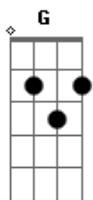

Alisson Moer - Send down an angel

Tom: G

Intro: A Gbm Dbm E A Gbm Dbm E

A Gbm Dbm E A Gbm Dbm
E

It's nearly three . . AM . . . .and still no sight of him.

D E A Gbm Bm E

When it comes to love . . . . . I'm in the dark.

A Gbm Dbm E A Gbm Dbm E

Lord, I don't understand . . . . .why I stand by my man.

D E A Gbm Bm B7

All he's ever done . . . . . is break my heart.

Won't you send down an angel from the blue.

E A G D E

To show me the righteous thing to do.

Dm G A

Oh . . . I'm calling out to you,

Gbm Bm E A

Send down and angel . . to get me through. (2nd

time to

Instrumental)

A Gbm Dbm E A Gbm Dbm E

A Gbm Dbm E A Gbm Dbm E

I'm not the praying kind . . . . but, it can't hurt to try.

D E A Gbm Bm B7

I can't find the answer . . . . by myself . . I need

help. (Chorus)

A Gbm Dbm E A Gbm Dbm Dbm
Dm G C Am Dm Dm G G7

Won't you send down an angel from the blue.

G C Bb F G

To show me the righteous thing to do.

Fm Bb C

Oh . . . I'm calling out to you,

Am Dm G C Am

Send down and angel . . . to get me through.

Acordes

© ukulele-chords.com