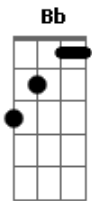

© ukulele-chords.com