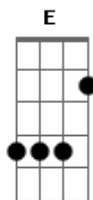

© ukulele-chords.com