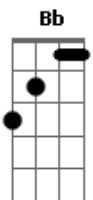

© ukulele-chords.com