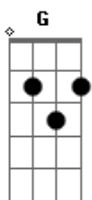

© ukulele-chords.com