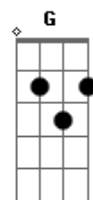

© ukulele-chords.com