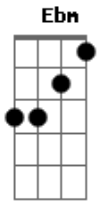

© ukulele-chords.com