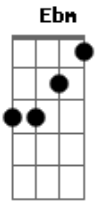

© ukulele-chords.com