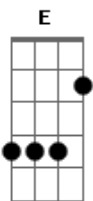

ukulele-chords.com