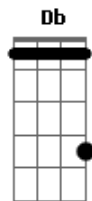

ukulele-chords.com