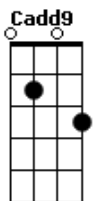

Alicia Widar - Denial

tom:
Eb (forma dos acordes no tom de E)
Afinação: Eb Ab Db Gb Bb Eb

Intro: E G Cadd9 G
E G Cadd9 G

[Primeira Parte]

E G Cadd9 G
Hey, I don't have anywhere to go

And I'm laying on pavement
Cadd9
Too late

G
I think that

[Refrão]

D A
I'm in denial
Cadd9 G
I don't want to see the view
D A
I don't want to look at you
Cadd9 G
Close my eyes, everything blue

D A
Big mistake yeah
Cadd9 G
I'm all over the place
D A
Running away
Cadd9 G
But wanting to stay

ukulele-chords.com

ukulele-chords.com

ukulele-chords.com

ukulele-chords.com

ukulele-chords.com

Cadd9 G
I don't want to see the view
D A
I don't want to look at you
Cadd9 G
Close my eyes, everything blue

D A
Big mistake yeah
Cadd9 G
I'm all over the place
D A
Running away
Cadd9 G
But wanting to stay