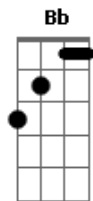

Alicia Widar - Denial

tom:
Eb (forma dos acordes no tom de E)
Afinação: Eb Ab Db Gb Bb Eb

Intro: E G Cadd9 G
E G Cadd9 G

[Primeira Parte]

E G Cadd9 G
Hey, I don't have anywhere to go

And I'm laying on pavement
Cadd9
Too late

G
I think that

[Refrão]

D A
I'm in denial
Cadd9 G
I don't want to see the view
D A
I don't want to look at you
Cadd9 G
Close my eyes, everything blue

D A
Big mistake yeah
Cadd9 G
I'm all over the place
D A
Running away
Cadd9 G
But wanting to stay

[Segunda Parte]

E G Cadd9 G
Hey, I haven't seen you in a while
E G
I can't pretend this doesn't hurt me
Cadd9 G
It isn't time to whine
E G Cadd9
Living life, big time
G E
The atmosphere changed my mind
G Cadd9
In a stride I'm always right
G
Can't you see that?

ukulele-chords.com

ukulele-chords.com

ukulele-chords.com

ukulele-chords.com

ukulele-chords.com

Cadd9 G
I don't want to see the view
D A
I don't want to look at you
Cadd9 G
Close my eyes, everything blue

D A
Big mistake yeah
Cadd9 G
I'm all over the place
D A
Running away
Cadd9 G
But wanting to stay