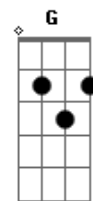

Alicia Widar - Denial

tom:
Eb (forma dos acordes no tom de E)
Afinação: Eb Ab Db Gb Bb Eb

Intro: E G Cadd9 G
E G Cadd9 G

[Primeira Parte]

E G Cadd9 G
Hey, I don't have anywhere to go

And I'm laying on pavement
Cadd9
Too late

G
I think that

[Refrão]

D A
I'm in denial
Cadd9 G
I don't want to see the view
D A
I don't want to look at you
Cadd9 G
Close my eyes, everything blue

D A
Big mistake yeah
Cadd9 G
I'm all over the place
D A
Running away
Cadd9 G
But wanting to stay

[Segunda Parte]

E G Cadd9 G
Hey, I haven't seen you in a while
E G
I can't pretend this doesn't hurt me
Cadd9 G
It isn't time to whine
E G Cadd9
Living life, big time
G E
The atmosphere changed my mind
G Cadd9
In a stride I'm always right
G
Can't you see that?

ukulele-chords.com

ukulele-chords.com

ukulele-chords.com

ukulele-chords.com

ukulele-chords.com

Cadd9 G
I don't want to see the view
D A
I don't want to look at you
Cadd9 G
Close my eyes, everything blue

D A
Big mistake yeah
Cadd9 G
I'm all over the place
D A
Running away
Cadd9 G
But wanting to stay