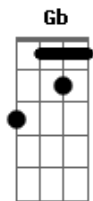

ukulele-chords.com