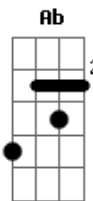

ukulele-chords.com