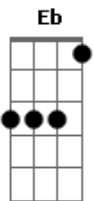

Alicia Widar - Denial

tom:
Eb (forma dos acordes no tom de E)
Afinação: Eb Ab Db Gb Bb Eb

Intro: E G Cadd9 G
E G Cadd9 G

[Primeira Parte]

E G Cadd9 G
Hey, I don't have anywhere to go

And I'm laying on pavement
Cadd9
Too late

G
I think that

[Refrão]

D A
I'm in denial
Cadd9 G
I don't want to see the view
D A
I don't want to look at you
Cadd9 G
Close my eyes, everything blue

D A
Big mistake yeah
Cadd9 G
I'm all over the place
D A
Running away
Cadd9 G
But wanting to stay

[Segunda Parte]

E G Cadd9 G
Hey, I haven't seen you in a while
E G
I can't pretend this doesn't hurt me
Cadd9 G
It isn't time to whine
E G Cadd9
Living life, big time
G E
The atmosphere changed my mind
G Cadd9
In a stride I'm always right
G
Can't you see that?

[Refrão]

D A
I'm in denial

Acordes

ukulele-chords.com