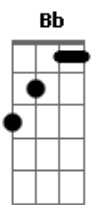

Alicia Keys - Three Hour Drive

tom:

Ab

Ab7M

You give me
F B
You give me
Cm
You give me
Bbadd9
You give me

Ab7M

Three hour drive
F B
I'm headin' nowhere
Cm
I've got the time
Bbadd9
Now that you're not here
Ab7M F B
I keep travelin' by, travelin' by
Cm
Lookin' for love
Bbadd9
You got me lookin' for love

Abadd9

And I can't deny
Fm
As hard as I try
Cm
That you give me life
Bb
You give me life
Abadd9
And I can't deny
Fm Fm7
As hard as I try
Cm
That you give me life
Bb
You give me life

Ab7M

Three hour drive
F B
And I'm headin' nowhere
Cm
I've got th? time
Bbadd9
Now that you're not her?
Ab7M F B
I keep travelin' by, keep travelin' by
Cm
Lookin' for love
Bbadd9
You got me lookin' for love

Abadd9
I can't deny
Fm
As hard as I try
Cm
That you give me life
Bb
You give me life

Abadd9
I can't deny
Fm Fm7
As hard as I try
Cm
That you give me life
Bb
You give me life

Abadd9
I can't deny, I can't deny
Fm
As hard as I try, hard as I try
Cm
That you give me life, that you give me life
Bb
You give me life, you give me life

Abadd9
Well, I can't deny, I can't deny
Fm Fm7
As hard as I try, as hard as I try
Cm
That you give me life, that you give me life
Bb
You give me life, you give me life

Ab7M
Heart on my sleeve
Fm
Know you, know me
Cm
It's more than I can take

Bbadd9
Down on my knees
Come back to me
Ab7M
It's more than I can take
Heart on my sleeve
Fm
Know you, know me
Fm7 Cm
It's more than I can take
Bbadd9
Down on my knees, my love
Abadd9
It's more than I can take

(F B Cm Bb)
(Abadd9 F B Cm Bb)

Acordes

© ukulele-chords.com