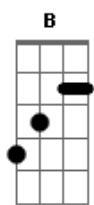

© ukulele-chords.com