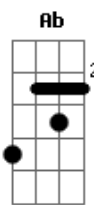

© ukulele-chords.com