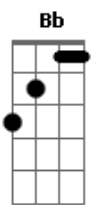

Alicia Keys - Three Hour Drive

tom:

Ab

Ab7M

You give me
F B
You give me
Cm
You give me
Bbadd9
You give me

Ab7M

Three hour drive
F B
I'm headin' nowhere
Cm
I've got the time
Bbadd9
Now that you're not here
Ab7M F B
I keep travelin' by, travelin' by
Cm
Lookin' for love
Bbadd9
You got me lookin' for love

Abadd9

And I can't deny
Fm
As hard as I try
Cm
That you give me life
Bb
You give me life
Abadd9
And I can't deny
Fm Fm7
As hard as I try
Cm
That you give me life
Bb
You give me life

Ab7M

Three hour drive
F B
And I'm headin' nowhere
Cm
I've got th? time
Bbadd9
Now that you're not her?
Ab7M F B
I keep travelin' by, keep travelin' by
Cm
Lookin' for love
Bbadd9
You got me lookin' for love

Abadd9

I can't deny
Fm
As hard as I try
Cm
That you give me life
Bb
You give me life

Abadd9

I can't deny
Fm Fm7
As hard as I try
Cm
That you give me life
Bb
You give me life

Abadd9

I can't deny, I can't deny
Fm
As hard as I try, hard as I try
Cm
That you give me life, that you give me life
Bb
You give me life, you give me life

Abadd9

Well, I can't deny, I can't deny
Fm Fm7
As hard as I try, as hard as I try
Cm
That you give me life, that you give me life
Bb
You give me life, you give me life

Ab7M

Heart on my sleeve
Fm
Know you, know me
Cm
It's more than I can take

Bbadd9

Down on my knees
Bbadd9
Come back to me
Ab7M
It's more than I can take
Heart on my sleeve
Fm
Know you, know me
Fm7 Cm
It's more than I can take
Bbadd9
Down on my knees, my love
Abadd9
It's more than I can take

(F B Cm Bb)
(Abadd9 F B Cm Bb)

Acordes

© ukulele-chords.com