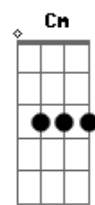

© ukulele-chords.com