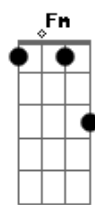

© ukulele-chords.com