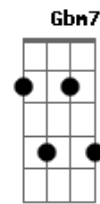

© ukulele-chords.com