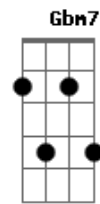

© ukulele-chords.com