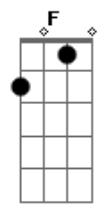

© ukulele-chords.com