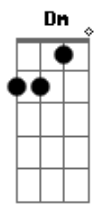

© ukulele-chords.com