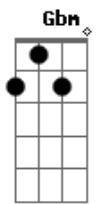

[Segunda Parte]
 A Gbm
 Old love songs, they don't ever end
 D
 Just when you think that you've moved
 On
 Dm
 They remind you, you ain't over it
 A G
 Sneak in the dark, creep in your bed
 Gbm7
 Playing over the loss in your head
 F G A
 Old love songs, they don't ever end

[Refrão]
 Bm7
 It's a problem I'm telling ya
 Bm7
 Makes you temperamental
 Bm7
 It takes all of the best of ya
 E
 You ain't gon' never let go

[Terceira Parte]

Acordes

© ukulele-chords.com

© ukulele-chords.com