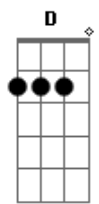

[Segunda Parte]
 A Gbm
 Old love songs, they don't ever end
 D
 Just when you think that you've moved
 On
 Dm
 They remind you, you ain't over it
 A G
 Sneak in the dark, creep in your bed
 Gbm7
 Playing over the loss in your head
 F G A
 Old love songs, they don't ever end

[Refrão]
 Bm7
 It's a problem I'm telling ya
 Bm7
 Makes you temperamental
 Bm7
 It takes all of the best of ya
 E
 You ain't gon' never let go

[Terceira Parte]

Acordes

© ukulele-chords.com

© ukulele-chords.com