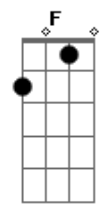

© ukulele-chords.com