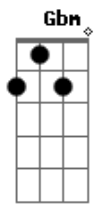

[Segunda Parte]
 A Gbm
 Old love songs, they don't ever end
 D
 Just when you think that you've moved
 On
 Dm
 They remind you, you ain't over it
 A G
 Sneak in the dark, creep in your bed
 Gbm7
 Playing over the loss in your head
 F G A
 Old love songs, they don't ever end

[Refrão]
 Bm7
 It's a problem I'm telling ya
 Bm7
 Makes you temperamental
 Bm7
 It takes all of the best of ya
 E
 You ain't gon' never let go

[Terceira Parte]

Acordes

© ukulele-chords.com

© ukulele-chords.com