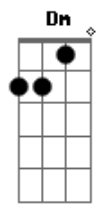

© ukulele-chords.com