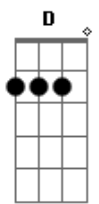

[Segunda Parte]
 A Gbm
 Old love songs, they don't ever end
 D
 Just when you think that you've moved
 On
 Dm
 They remind you, you ain't over it
 A G
 Sneak in the dark, creep in your bed
 Gbm7
 Playing over the loss in your head
 F G A
 Old love songs, they don't ever end

[Refrão]
 Bm7
 It's a problem I'm telling ya
 Bm7
 Makes you temperamental
 Bm7
 It takes all of the best of ya
 E
 You ain't gon' never let go

[Terceira Parte]

Acordes

© ukulele-chords.com

© ukulele-chords.com