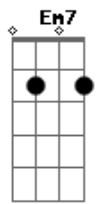

© ukulele-chords.com