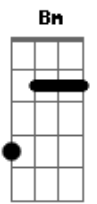

© ukulele-chords.com