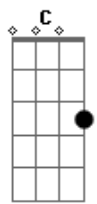

© ukulele-chords.com