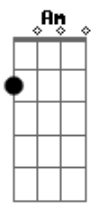

© ukulele-chords.com