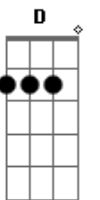

© ukulele-chords.com