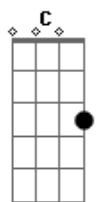

Alicia Keys - I Need You

Tom: F

Dm **C G** **Bbm F**
 nah nah nah nah no... no no no
Dm **C G** **Bbm F**
 nah nah nah nah nah no... no no no

Dm C G
 the sand loves when

Bbm F
 the waves come

Dm C G
 the sky can't wait

Bbm F
 for the light of the sun

(I)

Dm C G
 so how could you look me in my eye

Bbm F
 and not see what, what I feel inside?

Dm C G
 tell me how could you doubt the fact that I

Bbm F
 I love you... I love you

Dm C G
 I need you

Dm F
 I need you

Dm C G
 so how could you look me in my eye

Bbm F
 and not see what, what I feel inside?

Dm C G
 tell me how could you doubt the fact that I

Bbm F
 I love you... I love you

Dm C G
 I need you

Dm F
 I need you....

Acordes

© ukulele-chords.com

© ukulele-chords.com

© ukulele-chords.com

© ukulele-chords.com

© ukulele-chords.com