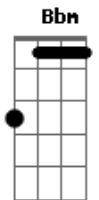

Alicia Keys - I Need You

Tom: F

Dm **C G** **Bbm F**
 nah nah nah nah no... no no no
Dm **C G** **Bbm F**
 nah nah nah nah nah no... no no no

Dm C G
 the sand loves when

Bbm F
 the waves come

Dm C G
 the sky can't wait

Dm C G
 I need you

Dm F
 I need you

Dm C G
 so how could you look me in my eye

Bbm F
 and not see what, what I feel inside?

Dm C G
 tell me how could you doubt the fact that I

Bbm F
 I love you... I love you

and no needs

Bbm F
 yes yes yes

Dm C G
 up needs down

life needs death

and no needs

Bbm F
 yes yes yes

Dm C G
 I need you

Bbm F
 I need you

Dm C G
 I need you

Dm F
 I need you....

Acordes

© ukulele-chords.com

© ukulele-chords.com

© ukulele-chords.com

© ukulele-chords.com

© ukulele-chords.com