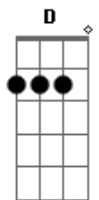

© ukulele-chords.com