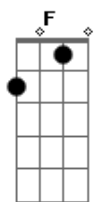

Alicia Keys - I Need You

Tom: F

Dm **C G** **Bbm F**
nah nah nah nah no... no no no
Dm **C G** **Bbm F**
nah nah nah nah nah no... no no no

Dm C G
the sand loves when

Bbm F
the waves come

Dm C G
the sky can't wait

Bbm F
for the light of the sun

(I)

Dm C G
so how could you look me in my eye

Bbm F
and not see what, what I feel inside?

Dm C G
tell me how could you doubt the fact that I

Bbm F
I love you... I love you

Bb Bbm
don't you ever, think like that

Am7 D
don't you ever, never do that

Bb Bbm Am7 Dbdim
there will never be two things that go together better

than you and me

(chorus)

Dm C G
north needs south

east needs west

and no needs

Bbm F
yes yes yes

Dm C G
up needs down

life needs death

and no needs

Bbm F
yes yes yes

Dm C G
I need you

Bbm F
I need you

Dm C G
I need you

Dm F
I need you

Dm C G
so how could you look me in my eye

Bbm F
and not see what, what I feel inside?

Dm C G
tell me how could you doubt the fact that I

Bbm F
I love you... I love you

Bb Bbm
don't you ever, think like that

Am7 D
don't you ever, never do that

Bb Bbm Am7 Dbdim
there will never be two things that go together better

than you and me
(chorus)

Dm C G
north needs south

east needs west

and no needs

Bbm F
yes yes yes

Dm C G
up needs down

life needs death

and no needs

Bbm F
yes yes yes

Dm C G
I need you

Bbm F
I need you

Dm C G
I need you

Dm F
I need you....

Acordes