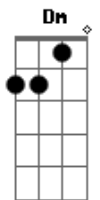

© ukulele-chords.com

© ukulele-chords.com