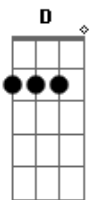

© ukulele-chords.com