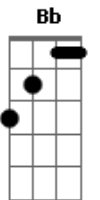

Alicia Keys - I Need You

Tom: F

Dm **C G** **Bbm F**
 nah nah nah nah no... no no no
Dm **C G** **Bbm F**
 nah nah nah nah nah no... no no no

Dm C G
 the sand loves when

Bbm F
 the waves come

Dm C G
 the sky can't wait

Dm C G
 I need you

Dm F
 I need you

Dm C G
 so how could you look me in my eye

Bbm F
 and not see what, what I feel inside?

Dm C G
 tell me how could you doubt the fact that I

Bbm F
 I love you... I love you

and no needs

Bbm F
 yes yes yes

Dm C G
 up needs down

life needs death

and no needs

Bbm F
 yes yes yes

Dm C G
 I need you

Bbm F
 I need you

Dm C G
 I need you

Dm F
 I need you....

Acordes

© ukulele-chords.com

© ukulele-chords.com

© ukulele-chords.com

© ukulele-chords.com

© ukulele-chords.com