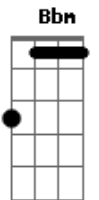

Alicia Keys - I Need You

Tom: F

Dm **C G** **Bbm F**
 nah nah nah nah no... no no no
Dm **C G** **Bbm F**
 nah nah nah nah nah no... no no no

Dm C G
 the sand loves when

Bbm F
 the waves come

Dm C G
 the sky can't wait

Dm C G
 I need you

Dm F
 I need you

Dm C G
 so how could you look me in my eye

Bbm F
 and not see what, what I feel inside?

Dm C G
 tell me how could you doubt the fact that I

Bbm F
 I love you... I love you

and no needs

Bbm F
 yes yes yes

Dm C G
 up needs down

life needs death

and no needs

Bbm F
 yes yes yes

Dm C G
 I need you

Bbm F
 I need you

Dm C G
 I need you

Dm F
 I need you....

Acordes

© ukulele-chords.com

© ukulele-chords.com

© ukulele-chords.com

© ukulele-chords.com

© ukulele-chords.com