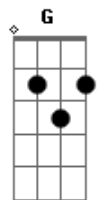

© ukulele-chords.com