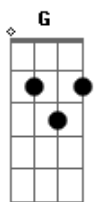

Alicia Keys - I Need You

Tom: F

Dm **C G** **Bbm F**
 nah nah nah nah no... no no no
Dm **C G** **Bbm F**
 nah nah nah nah nah no... no no no

Dm C G
 the sand loves when

Bbm F
 the waves come

Dm C G
 the sky can't wait

Bbm F
 for the light of the sun

(I)

Dm C G
 so how could you look me in my eye

Bbm F
 and not see what, what I feel inside?

Dm C G
 tell me how could you doubt the fact that I

Bbm F
 I love you... I love you

Dm C G
 I need you

Dm F
 I need you

Dm C G
 so how could you look me in my eye

Bbm F
 and not see what, what I feel inside?

Dm C G
 tell me how could you doubt the fact that I

Bbm F
 I love you... I love you

Dm C G
 I need you

Dm F
 I need you....

Acordes

© ukulele-chords.com

© ukulele-chords.com

© ukulele-chords.com

© ukulele-chords.com

© ukulele-chords.com