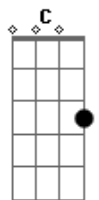

Alicia Keys - I Need You

Tom: F

Dm **C G** **Bbm F**
 nah nah nah nah no... no no no
Dm **C G** **Bbm F**
 nah nah nah nah nah no... no no no

Dm C G
 the sand loves when

Bbm F
 the waves come

Dm C G
 the sky can't wait

Dm C G
 I need you

Dm F
 I need you

Dm C G
 so how could you look me in my eye

Bbm F
 and not see what, what I feel inside?

Dm C G
 tell me how could you doubt the fact that I

Bbm F
 I love you... I love you

and no needs

Bbm F
 yes yes yes

Dm C G
 up needs down

life needs death

and no needs

Bbm F
 yes yes yes

Dm C G
 I need you

Bbm F
 I need you

Dm C G
 I need you

Dm F
 I need you....

Acordes

© ukulele-chords.com

© ukulele-chords.com

© ukulele-chords.com

© ukulele-chords.com

© ukulele-chords.com