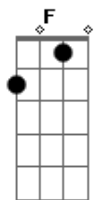

Alicia Keys - I Need You

Tom: F

Dm **C G** **Bbm F**
nah nah nah nah no... no no no
Dm **C G** **Bbm F**
nah nah nah nah nah no... no no no

Dm C G
the sand loves when

Bbm F
the waves come

Dm C G
the sky can't wait

Bbm F
for the light of the sun

(I)

Dm C G
so how could you look me in my eye

Bbm F
and not see what, what I feel inside?

Dm C G
tell me how could you doubt the fact that I

Bbm F
I love you... I love you

Bb Bbm
don't you ever, think like that

Am7 D
don't you ever, never do that

Bb Bbm Am7 Dbdim
there will never be two things that go together better

than you and me

(chorus)

Dm C G
north needs south

east needs west

and no needs

Bbm F
yes yes yes

Dm C G
up needs down

life needs death

and no needs

Bbm F
yes yes yes

Dm C G
I need you

Bbm F
I need you

Dm C G
I need you

Dm F
I need you

Dm C G
so how could you look me in my eye

Bbm F
and not see what, what I feel inside?

Dm C G
tell me how could you doubt the fact that I

Bbm F
I love you... I love you

Bb Bbm
don't you ever, think like that

Am7 D
don't you ever, never do that

Bb Bbm Am7 Dbdim
there will never be two things that go together better

than you and me
(chorus)

Dm C G
north needs south

east needs west

and no needs

Bbm F
yes yes yes

Dm C G
up needs down

life needs death

and no needs

Bbm F
yes yes yes

Dm C G
I need you

Bbm F
I need you

Dm C G
I need you

Dm F
I need you....

Acordes