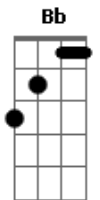

Alicia Keys - I Need You

Tom: F

Dm **C G** **Bbm F**
 nah nah nah nah no... no no no
Dm **C G** **Bbm F**
 nah nah nah nah nah no... no no no

Dm C G
 the sand loves when

Bbm F
 the waves come

Dm C G
 the sky can't wait

Dm C G
 I need you

Dm F
 I need you

Dm C G
 so how could you look me in my eye

Bbm F
 and not see what, what I feel inside?

Dm C G
 tell me how could you doubt the fact that I

Bbm F
 I love you... I love you

and no needs

Bbm F
 yes yes yes

Dm C G
 up needs down

life needs death

and no needs

Bbm F
 yes yes yes

Dm C G
 I need you

Bbm F
 I need you

Dm C G
 I need you

Dm F
 I need you....

Acordes

© ukulele-chords.com

© ukulele-chords.com

© ukulele-chords.com

© ukulele-chords.com

© ukulele-chords.com