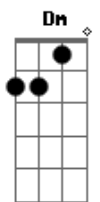

© ukulele-chords.com

© ukulele-chords.com