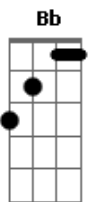

Alicia Keys - I Need You

Tom: F

Dm **C G** **Bbm F**
 nah nah nah nah no... no no no
Dm **C G** **Bbm F**
 nah nah nah nah nah no... no no no

Dm C G
 the sand loves when

Bbm F
 the waves come

Dm C G
 the sky can't wait

Dm C G
 I need you

Dm F
 I need you

Dm C G
 so how could you look me in my eye

Bbm F
 and not see what, what I feel inside?

Dm C G
 tell me how could you doubt the fact that I

Bbm F
 I love you... I love you

and no needs

Bbm F
 yes yes yes

Dm C G
 up needs down

life needs death

and no needs

Bbm F
 yes yes yes

Dm C G
 I need you

Bbm F
 I need you

Dm C G
 I need you

Dm F
 I need you....

Acordes

© ukulele-chords.com

© ukulele-chords.com

© ukulele-chords.com

© ukulele-chords.com

© ukulele-chords.com