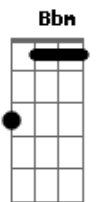

Alicia Keys - I Need You

Tom: F

Dm **C G** **Bbm F**
 nah nah nah nah no... no no no
Dm **C G** **Bbm F**
 nah nah nah nah nah no... no no no

Dm C G
 the sand loves when

Bbm F
 the waves come

Dm C G
 the sky can't wait

Dm C G
 I need you

Dm F
 I need you

Dm C G
 so how could you look me in my eye

Bbm F
 and not see what, what I feel inside?

Dm C G
 tell me how could you doubt the fact that I

Bbm F
 I love you... I love you

and no needs

Bbm F
 yes yes yes

Dm C G
 up needs down

life needs death

and no needs

Bbm F
 yes yes yes

Dm C G
 I need you

Bbm F
 I need you

Dm C G
 I need you

Dm F
 I need you....

Acordes

© ukulele-chords.com

© ukulele-chords.com

© ukulele-chords.com

© ukulele-chords.com

© ukulele-chords.com