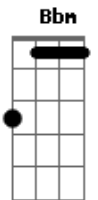

Alicia Keys - I Need You

Tom: F

Dm **C G** **Bbm F**
 nah nah nah nah no... no no no
Dm **C G** **Bbm F**
 nah nah nah nah nah no... no no no

Dm C G
 the sand loves when

Bbm F
 the waves come

Dm C G
 the sky can't wait

Dm C G
 I need you

Dm F
 I need you

Dm C G
 so how could you look me in my eye

Bbm F
 and not see what, what I feel inside?

Dm C G
 tell me how could you doubt the fact that I

Bbm F
 I love you... I love you

and no needs

Bbm F
 yes yes yes

Dm C G
 up needs down

life needs death

and no needs

Bbm F
 yes yes yes

Dm C G
 I need you

Bbm F
 I need you

Dm C G
 I need you

Dm F
 I need you....

Acordes

© ukulele-chords.com

© ukulele-chords.com

© ukulele-chords.com

© ukulele-chords.com

© ukulele-chords.com