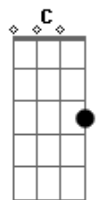

Alicia Keys - I Need You

Tom: F

Dm **C G** **Bbm F**
 nah nah nah nah no... no no no
Dm **C G** **Bbm F**
 nah nah nah nah nah no... no no no

Dm C G
 the sand loves when

Bbm F
 the waves come

Dm C G
 the sky can't wait

Dm C G
 I need you

Dm F
 I need you

Dm C G
 so how could you look me in my eye

Bbm F
 and not see what, what I feel inside?

Dm C G
 tell me how could you doubt the fact that I

Bbm F
 I love you... I love you

and no needs

Bbm F
 yes yes yes

Dm C G
 up needs down

life needs death

and no needs

Bbm F
 yes yes yes

Dm C G
 I need you

Bbm F
 I need you

Dm C G
 I need you

Dm F
 I need you....

Acordes

© ukulele-chords.com

© ukulele-chords.com

© ukulele-chords.com

© ukulele-chords.com

© ukulele-chords.com