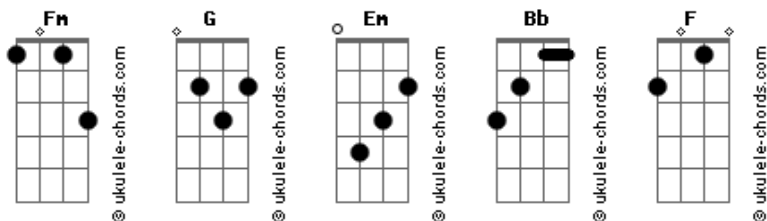

Alicia Keys - Dead End Road (Originals)

tom:

Intro: Em Bb F G Fm

[Primeira Parte]

Em
My heart is heavy like a stone
Bb
Hot as hell up in the cold
F Fm
Loneliness is sleeping in my room
Em
Love is empty on the plate
Bb
Nothing left to give or take
F Fm
Waiting for the dawn to break in two

[Pré-Refrão]

Em
But the Sun don't dry (Nothing)
Bb
And the waterfalls (Keep coming)
F Fm
And tears keep breaking through

[Refrão]

Em Bb
At least we'll try (try)
F
Try to make it
Fm
When you're living right, but it's going wrong
Em Bb
We try (try)
F
Try to make it
Fm
When you feel like you're living on Dead End Road
Em Bb F Fm
We still try, try, try, try

[Segunda Parte]

Em
If I should die before I wake
Bb
Would tears wash away mistakes?
F Fm
My troubles should be mad? to fade to nothing
Em

Acordes

'Cause I don't want to be th? one
Bb
To turn the lights off on love
F Fm
I just wanna be above something

[Refrão Final]

Em
If we just try
Bb
If we just try
F Fm
Something, yeah
Em
At least we'll love
Bb
At least we'll love
F
Something
Fm
When you feel like you're living on Dead End Road
Em Bb
You gotta try, baby try, try
F Fm Em
Try, try, try, try, try, try
(try, baby)