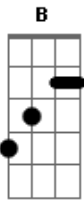

Alicia Keys - 28 Thousand Days

tom:

Intro: **Gbm** **Gbm**

Gbm
Blood in my eye, hand on my heart
Feet on the ground, head to the sky
Cause trouble ain't no friend of mine
Ain't no giving it up, no more wasting time

If you had **B** **D** **Gbm** 28 thousand days
Who would you love? Where would you go? **D**

What would you celebrate? **Gbm**

I'm telling you that life's too short **D**
Gbm

To just throw it away

So have the **B** time of your life, so have the **D** time of your **E** life

Hey, ey, ey **Gbm**

Hey, ey, ey **Gbm**

Hey, ey, ey **Gbm**

Gbm
Back from hell with my angel wings
Ain't no fear in my voice
Cause I'm making a choice
The devil ain't no friend of me
And that clock on the wall is telling me
That there's just

[Final] **Gbm**

Acordes

© ukulele-chords.com

© ukulele-chords.com

© ukulele-chords.com

© ukulele-chords.com