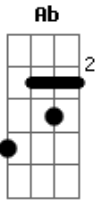

© ukulele-chords.com