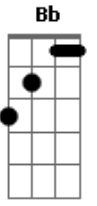

© ukulele-chords.com