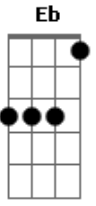

© ukulele-chords.com