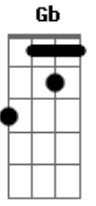

© ukulele-chords.com