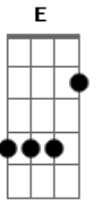

© ukulele-chords.com