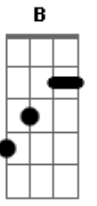

© ukulele-chords.com