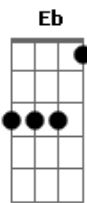

Solo 2 Again:
Now the solo will only come after the second time that the chords are executed:

Final 2nd time

Arrangements Final:
2x

Acordes

© ukulele-chords.com

© ukulele-chords.com

© ukulele-chords.com

© ukulele-chords.com

© ukulele-chords.com

© ukulele-chords.com

© ukulele-chords.com

© ukulele-chords.com

© ukulele-chords.com

© ukulele-chords.com

© ukulele-chords.com