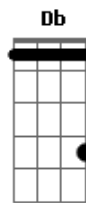

Alice In Chains - Voices

Tom: A

Afinação: Eb Ab Db Gb Bb Eb

The song begins with a small arrangement Flanger, just then a base Flanger comes in a time in music to begin the first verse:

Intro:

Chords Effect Flanger: (A E B B B) (6x)
(A D A E B)

I've gone cold
Hard to deal
Used to stand
Where I kneel

Chorus: Lead Guitar:

D A
Everybody listen
E B
Voices in my head
D A
Everybody listen
E B
Cause you'll see what mine says

Chorus(Rhythm Guitar):

Solo 1: Rhythm Guitar

Solo: Lead Guitar

Verse 2:

I want more
Than I need
I don't know
What is real

Chorus: Lead Guitar:

D A
Everybody listen
E B
Voices in my head
D A
Everybody listen
E B
Cause you'll see what mine says
D A
Anytime I listen
E B
Voices in my head
D A
Everybody listen
E B
Cause you'll see what mine says

Rhythm Guitar:

Solo 2 Again:
Now the solo will only come after the second time that the chords are executed:

Final 2nd time

Arrangements Final:
2x

Acordes

© ukulele-chords.com

© ukulele-chords.com

© ukulele-chords.com