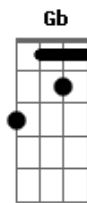

© ukulele-chords.com