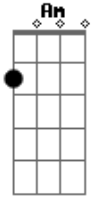

© ukulele-chords.com