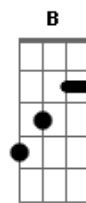

© ukulele-chords.com