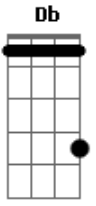

© ukulele-chords.com