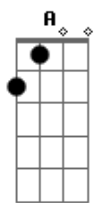

Solo 2 Again:
Now the solo will only come after the second time that the chords are executed:

Final 2nd time

Arrangements Final:
2x

Acordes

© ukulele-chords.com