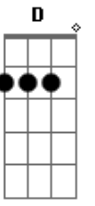

© ukulele-chords.com