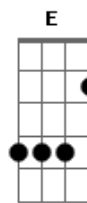

© ukulele-chords.com