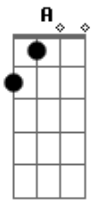

Solo 2 Again:
Now the solo will only come after the second time that the chords are executed:

Final 2nd time

Arrangements Final:
2x

Acordes

© ukulele-chords.com