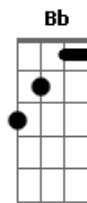

© ukulele-chords.com