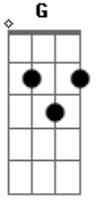

© ukulele-chords.com