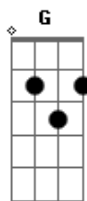

© ukulele-chords.com