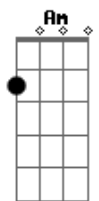

© ukulele-chords.com