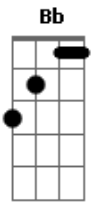

© ukulele-chords.com