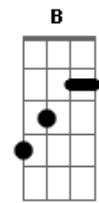

© ukulele-chords.com

[Refrão]

Bb A C
I feel so alone, gonna wind up a
B Dm
Big ole pile a them bones

(Insert Guitar Solo Here)

[Segunda Parte]

Dm F Dm
Toll due bad dream come true
F Dm
I lie dead gone under red sky

[Refrão]

Bb A C
I feel so alone, gonna end up a
B Dm
Big ole pile a them bones