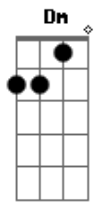

Alice In Chains - Them Bones

tom:
Dm

Dm F Dm
I believe them bones are me
Some say we're born into the grave

[Refrão]

Bb A C
I feel so alone, gonna end up a
B Dm
Big ole pile a them bones

[Primeira Parte]

Dm F Dm
Dust rise right on over my time
F Dm
Empty fossil of the new scene

Acordes

© ukulele-chords.com