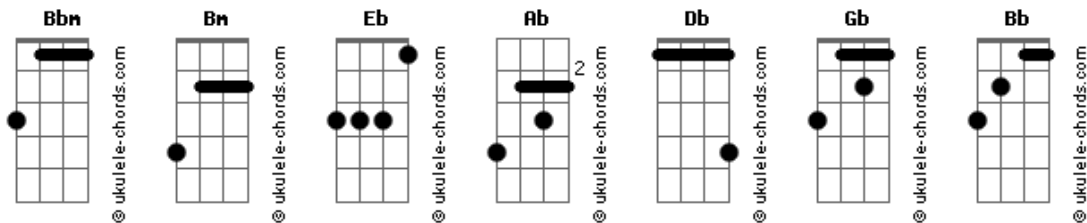

Alice In Chains - Sludge Factory

tom:
Bm (forma dos acordes no tom de **Bm**)
 Afinação: **Eb Ab Db Gb Bb Eb**

[Riff]
 You insult me in my home
 [Riff]
 You're forgiven this time
 [Riff]
 Things go well, your eyes dilate
 [Riff]
 You shake, and I'm high
 [Riff]
 Look in my eyes deep and watch
 [Riff]
 The clouds change with time
 [Riff]
 20 Hours won't print
 [Riff]
 My picture milk carton size
 [Riff]
 Carton size, carton size, carton size
 [Riff]
 Call me up congratulations
 [Riff]
 Ain't the real why
 [Riff]
 There's no pressure besides brilliance
 [Riff]
 Let's say by day 9
 [Riff]
 And this corporate ignorance lets
 [Riff]
 Me control time
 By the way
 [Riff]
 By the way, by the way, by the way

Once again you see an in
 Discolored skin gives you away

Acordes

So afraid you kindly gurgle out a date

For me
 [Riff]
 Owe owe owe owe, oh yeah
 [Riff]
 Owe owe owe owe, oh yeah
 [Riff]
 Owe owe owe owe, oh yeah

Now the body of one soul I adore
 [Riff]
 Wants to die

You have always told me you'd
 [Riff]
 Not live past 25
 [Riff]
 I say stay long enough to repay
 [Riff]
 All who caused strife

Once again you see an in
 Discolored skin gives you away
 So afraid you kindly gurgle out a date