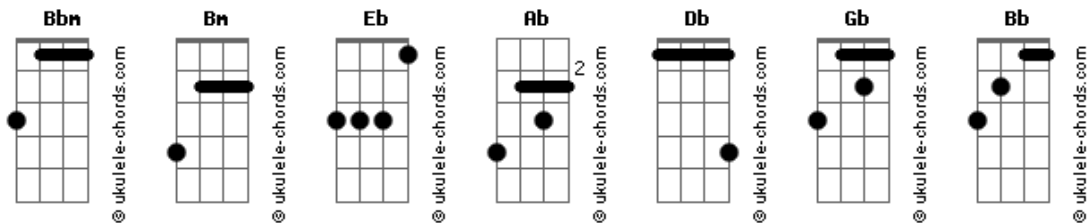

Alice In Chains - Sludge Factory

tom:
Bm (forma dos acordes no tom de **Bm**)
Afinação: **Eb Ab Db Gb Bb Eb**

[Riff]
You insult me in my home
[Riff]
You're forgiven this time
[Riff]
Things go well, your eyes dilate
[Riff]
You shake, and I'm high
[Riff]
Look in my eyes deep and watch
[Riff]
The clouds change with time
[Riff]
20 Hours won't print
[Riff]
My picture milk carton size
[Riff]
Carton size, carton size, carton size
[Riff]
Call me up congratulations
[Riff]
Ain't the real why
[Riff]
There's no pressure besides brilliance
[Riff]
Let's say by day 9
[Riff]
And this corporate ignorance lets
[Riff]
Me control time
By the way
[Riff]
By the way, by the way, by the way

Once again you see an in
Discolored skin gives you away

Acordes

So afraid you kindly gurgle out a date

For me
[Riff]
Owe owe owe owe, oh yeah
[Riff]
Owe owe owe owe, oh yeah
[Riff]
Owe owe owe owe, oh yeah

Now the body of one soul I adore
[Riff]
Wants to die

You have always told me you'd
[Riff]
Not live past 25
[Riff]
I say stay long enough to repay
[Riff]
All who caused strife

Once again you see an in
Discolored skin gives you away
So afraid you kindly gurgle out a date

For me
Once again you see an in
Discolored skin gives you away
So afraid you kindly gurgle out a date
[Riff]
For me

[Riff]
Owe owe owe owe, oh yeah
[Riff]
Owe owe owe owe, oh yeah
[Riff]
Owe owe owe owe, oh yeah

Riff 5x