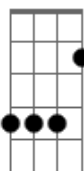

P.M.....

Gtr. 2

```
|-----|-----|-----|
|-----|-----|-----|
|-----|-----|-----|
|-----|-----|-----|
|--7-----7-----7-----7-----7-----|
|--7-----7-----7-----7-----7-----|
|-----|-----|-----|
|-----|-----|-----|
```

Verse w/Rhy. fig. 1

1. What the hell am I? Thousand eyes a fly. Lucky then I'd be
in one day
deceased.
2. What the hell am I? Leper from inside. Inside wall of peace
dirty and
deceased.
3. What the hell am I? Worn eroded pride. Saddened ten miles
wide. I'm
gonna let it slide

chorus w/ Rhy. Fig. 2

1.,2.,3. Sickman sickman, sickman, sickman
Rhy fig. 2 Gtr. 1

Rhy. fig. 1 (first 2 meas.)

Bridge Gtr. 1

ah ah ah ah
ah ah ah ah

The slow part(?) Gtr. 1
let ring

I can feel the wheel but I can't steer,
I can see the end is get - ting near

when my thoughts become my big - gest fear
I won't rest un - til my head is clear

Rhy fig. 3 Gtr.1 (end Rhy. fig. 3)

Ah what's the difference I'll die

w/Rhy. Fig. 3 (twice)

In this sick world of mine

2nd time through

Interlude

Rhy. Fig. 4 Gtr. 1

(end Rhy. fig. 4)

w/Rhy. Fig. 4 (3 1/2 times)

Can you see the end?

Choke on me my friend

Must to drown these thoughts

Purity over rot

Rhy. Fig. 5 Gtr. 1

(end Rhy. fig. 5)

(Rhy. fig. 5 is played twice under the guitar solo)

Acordes

E

© ukulele-chords.com