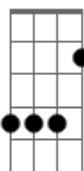

P.M.....

Gtr. 2

```
|-----|-----|-----|
|-----|-----|-----|
|-----|-----|-----|
|-----|-----|-----|
|--7-----7-----7-----7-----|-----7-----7-----|
|--7-----7-----7-----7-----|-----7-----7-----|
|-----|-----|-----|
|-----|-----|-----|
```

Verse w/Rhy. fig. 1

1. What the hell am I? Thousand eyes a fly. Lucky then I'd be in one day deceased.
2. What the hell am I? Leper from inside. Inside wall of peace dirty and deceased.
3. What the hell am I? Worn eroded pride. Saddened ten miles wide. I'm gonna let it slide

chorus w/ Rhy. Fig. 2

1.,2.,3. Sickman sickman, sickman, sickman
Rhy fig. 2 Gtr. 1

Rhy. fig. 1 (first 2 meas.)

Bridge Gtr. 1

ah ah ah ah
ah ah ah ah

The slow part(?) Gtr. 1
let ring

I can feel the wheel but I can't steer,
I can see the end is get - ting near

when my thoughts become my big - gest fear
I won't rest un - til my head is clear

Rhy fig. 3 Gtr.1 (end Rhy. fig. 3)

Ah what's the difference I'll die

w/Rhy. Fig. 3 (twice)

In this sick world of mine

2nd time through

Interlude

Rhy. Fig. 4 Gtr. 1

(end Rhy. fig. 4)

w/Rhy. Fig. 4 (3 1/2 times)

Can you see the end?
Choke on me my friend
Must to drown these thoughts
Purity over rot

Rhy. Fig. 5 Gtr. 1

(end Rhy. fig. 5)

(Rhy. fig. 5 is played twice under the guitar solo)

Acordes

E

© ukulele-chords.com