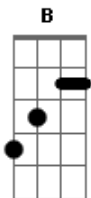

Alice In Chains - Rooster

tom:

Intro: Gb Gb11 A A
 Gb Gb11 A A
 Gb Gb11 A A
 Gb Gb11 A A

Gb Gb11 A A
 Uhhuuuuhhh
 Gb Gb11 A A
 Uhhuuuuhhh
 Gb Gb11 A A
 Uhhuuuuhhh
 Gb Gb11 A A
 Uhhuuuuhhh

[Primeira Parte]

[Refrão]

B D Gb Gb11
 Yeah they come to snuff the rooster
 B D
 Yeah here come the rooster
 Gb Gb11 A A Gb Gb11 A A
 Yeah you know he aint gonna die

Gb Gb11 A A
 No no no
 Gb Gb11 A A
 Well no he aint gonna die

[Final]

Gb Gb11 A A
 Ooohh
 Gb Gb11 A A
 Ooohh
 Gb Gb11 A A
 Ooohh

Acordes

© ukulele-chords.com

© ukulele-chords.com

© ukulele-chords.com

© ukulele-chords.com