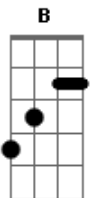

Alice In Chains - Rooster

tom:

Intro: Gb Gb11 A A
 Gb Gb11 A A
 Gb Gb11 A A
 Gb Gb11 A A

Gb Gb11 A A
 Uhhuuuuhhh
 Gb Gb11 A A
 Uhhuuuuhhh
 Gb Gb11 A A
 Uhhuuuuhhh
 Gb Gb11 A A
 Uhhuuuuhhh

[Primeira Parte]

[Refrão]

B D Gb Gb11
 Yeah they come to snuff the rooster
 B D
 Yeah here come the rooster
 Gb Gb11 A A Gb Gb11 A A
 Yeah you know he aint gonna die

Gb Gb11 A A
 No no no
 Gb Gb11 A A
 Well no he aint gonna die

[Final]

Gb Gb11 A A
 Ooohh
 Gb Gb11 A A
 Ooohh
 Gb Gb11 A A
 Ooohh

Acordes

© ukulele-chords.com

© ukulele-chords.com

© ukulele-chords.com

© ukulele-chords.com