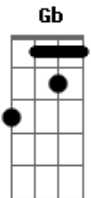

© ukulele-chords.com

© ukulele-chords.com