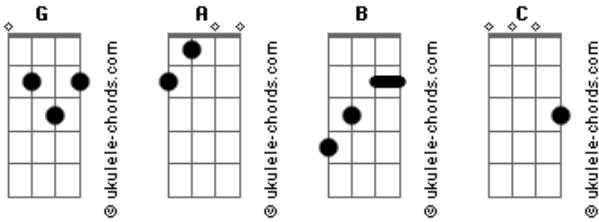

# Alice In Chains - Put You Down

Tom: G

Heavy Distortion Throughout  
Intro: / Chorus :

Verse:  
{ 3 times }

Pre-Chorus:  
(all are root-5th power chords )  
G A B G A B C  
/ / / / / / /

Solo:                      Outro:

## Acordes

PUt you Down by Alice in Chains off of Facelift  
Transcribed by Kelly Kristek  
(parts of this song anyways)  
I haven't been known to finish songs but I can at least get them going..  
this is the intro and somewhat verse to this awesome song.. if anyone has any comments I am currently using a friend's address