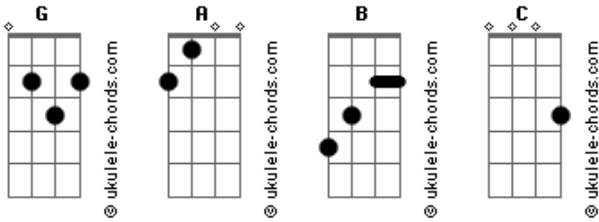

Alice In Chains - Put You Down

Tom: G

Heavy Distortion Throughout

Intro: / Chorus :

Verse:
{ 3 times }

Pre-Chorus:
(all are root-5th power chords)

G A B G A B C
/ / / / / / /

Solo: Outro:

Hasta Luego y Tocando Feliz!

Acordes

PUt you Down by Alice in Chains off of Facelift
Transcribed by Kelly Kristek
(parts of this song anyways)
I haven't been known to finish songs but I can at least get them going..
this is the intro and somewhat verse to this awesome song.. if anyone has any comments I am currently using a friend's address