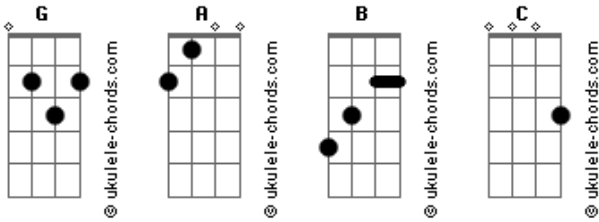

# Alice In Chains - Put You Down

Tom: G

Heavy Distortion Throughout

Intro: / Chorus :

Verse:  
{ 3 times }

Pre-Chorus:  
(all are root-5th power chords )

G A B G A B C  
/ / / / / / /

Solo:                    Outro:

## Acordes

PUt you Down by Alice in Chains off of Facelift  
Transcribed by Kelly Kristek  
(parts of this song anyways)  
I haven't been known to finish songs but I can at least get them going..  
this is the intro and somewhat verse to this awesome song.. if anyone has any comments I am currently using a friend's address