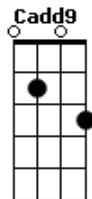

ukulele-chords.com