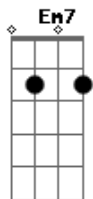

© ukulele-chords.com