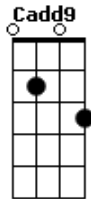

© ukulele-chords.com