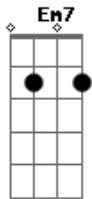

© ukulele-chords.com