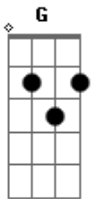

Alice In Chains - Nutshell

tom:

Intro: **G**
Em7 G D Cadd9
Em7 G D Cadd9
Em7 G D Cadd9
Em7 G D Cadd9
Em7 G D Cadd9

[Primeira Parte]

Em7 G D Cadd9
We
Chase misprinted lies **Em7 G D**
Cadd9
We
Face the path of time **Em7 G D**
Cadd9
And yet I fight
And yet I fight
This battle all alone **Em7 G D**
Cadd9
No one to cry to

No place to call home **Em7**

[Solo] **Em7 D Cadd9 Em7**
Em7 D Cadd9 Em7

[Segunda Parte]

Em7 G D Cadd9
My **Em7 G D**
Gift of self is raped **Em7 G D**
Cadd9
My **Em7 G D**
Privacy is raked **Em7 G D**
Cadd9
And yet I find
Yet I find
Repeating in my head **Em7 G D**
Cadd9
If I can't be my own **Em7**
Em7
I'd feel better dead
(**Em7 G D Cadd9**)

Acordes

© ukulele-chords.com