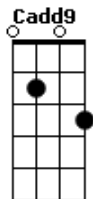

ukulele-chords.com