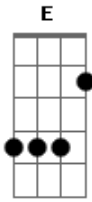

© ukulele-chords.com