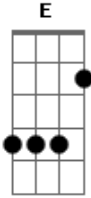

© ukulele-chords.com