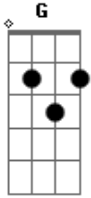

Alice In Chains - No Excuses Acoustic

Tom: **A**

Tabbed by:Brack

Tuning:Down 1/2 a step

During chorus guitar one plays these chords: **G**, **Aadd9**, **Badd11**, **Aadd9**, **G**, **Aadd9**, **E**
guitar two does this

Solo

Acordes

© ukulele-chords.com