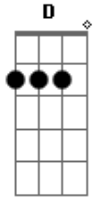

Alice In Chains - It Ain't Like That

Tom: **D**

Riff 2 with this fill once in the intro
w/ wah

Tune down 1/2 step

Riff 3

(
)
(Broken Strum

Solo

...R Bend, Hold, and Release
> pull off/ hammer on
/ slide
[ ] harmonics
( ) step of bend

(1/2)

Riff 1

E

Riff 2

Acordes

© ukulele-chords.com