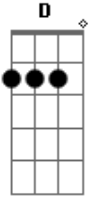

Alice In Chains - I Stay Away Intro

Tom: **C**

Drop **D** tuning, tune down 1/2 step: Dadgbe

No one has ever put the right intro to this song..they all sound like crap... sorry..here's the right one. It sounds perfect on at 12 string acoustic guitar.

(let ring throughout)

D **C2**

C2 **G** **G2** **D**

Acordes

© ukulele-chords.com

© ukulele-chords.com

© ukulele-chords.com