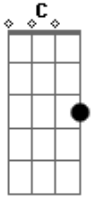

Alice In Chains - I Stay Away Intro

Tom: **C**

Drop **D** tuning, tune down 1/2 step: Dadgbe

No one has ever put the right intro to this song..they all sound like crap... sorry..here's the right one. It sounds perfect on at 12 string acoustic guitar.

(let ring throughout)

D **C2**

C2 **G** **G2** **D**

Acordes

© ukulele-chords.com