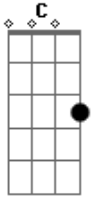

Alice In Chains - I Stay Away Intro

Tom: **C**

Drop **D** tuning, tune down 1/2 step: Dadgbe

No one has ever put the right intro to this song..they all sound like crap... sorry..here's the right one. It sounds perfect on at 12 string acoustic guitar.

(let ring throughout)

D C2

C2 **G** G2 **D**

Acordes

© ukulele-chords.com