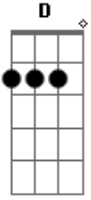

Alice In Chains - I Stay Away Intro

Tom: **C**

Drop **D** tuning, tune down 1/2 step: Dadgbe

No one has ever put the right intro to this song..they all sound like crap... sorry..here's the right one. It sounds perfect on at 12 string acoustic guitar.

(let ring throughout)

D C2

C2 **G** G2 **D**

Acordes

© ukulele-chords.com

© ukulele-chords.com

© ukulele-chords.com