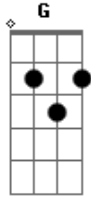

Alice In Chains - I Stay Away Intro

Tom: **C**

Drop **D** tuning, tune down 1/2 step: Dadgbe

No one has ever put the right intro to this song..they all sound like crap... sorry..here's the right one. It sounds perfect on at 12 string acoustic guitar.

(let ring throughout)

D C2

C2 **G** G2 **D**

Acordes

© ukulele-chords.com

© ukulele-chords.com

© ukulele-chords.com