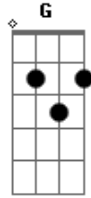

Alice In Chains - I Stay Away Intro

Tom: **C**

Drop **D** tuning, tune down 1/2 step: Dadgbe

No one has ever put the right intro to this song..they all sound like crap... sorry..here's the right one. It sounds perfect on at 12 string acoustic guitar.

(let ring throughout)

D **C2**

C2 **G** **G2** **D**

Acordes

© ukulele-chords.com

© ukulele-chords.com

© ukulele-chords.com