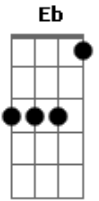

© ukulele-chords.com