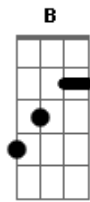

Alice In Chains - Heaven Beside You (MTV Unplugged)

Tom: E

So there's problems in your life, that's fucked up, and I'm not blind...

b = bend
 r = release
 s = slide
 Intro: - Gtr 1, play this 10 times

h = hammer on
 p = pull off
 v = vibrato

Play this several times where needed

Em

SOLO

CHORUS

A G Badd11 B A

Like the coldest winter chill, heaven beside you, hell within...

Here's the next bit Jerry plays in the solo, and he plays this again at the end of the song - play several times

BRIDGE - play this 2 times

let ring throughout

Acordes

© ukulele-chords.com

© ukulele-chords.com

© ukulele-chords.com

© ukulele-chords.com

© ukulele-chords.com