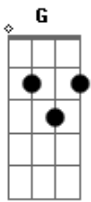

Alice In Chains - Heaven Beside You (MTV Unplugged)

Tom: **E**

So there's problems in your life, that's fucked up, and I'm not blind...

b = bend
r = release
s = slide
Intro: - Gtr 1, play this 10 times

h = hammer on
p = pull off
v = vibrato

Play this several times where needed

Em

SOLO

CHORUS

A   **G**   Badd11   **B**   **A**

Like the coldest winter chill, heaven beside you, hell within...

Here's the next bit Jerry plays in the solo, and he plays this again at the end of the song - play several times

BRIDGE - play this 2 times

let ring throughout

Acordes

© ukulele-chords.com