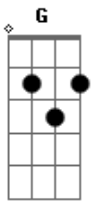

Alice In Chains - Heaven Beside You (MTV Unplugged)

Tom: E

So there's problems in your life, that's fucked up, and I'm not blind...

b = bend
r = release
s = slide
Intro: - Gtr 1, play this 10 times

h = hammer on
p = pull off
v = vibrato

Play this several times where needed

Em

SOLO

CHORUS

A G Badd11 B A

Like the coldest winter chill, heaven beside you, hell within...

Here's the next bit Jerry plays in the solo, and he plays this again at the end of the song - play several times

BRIDGE - play this 2 times

let ring throughout

Acordes

© ukulele-chords.com