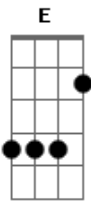

© ukulele-chords.com