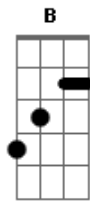

Alice In Chains - Heaven Beside You (MTV Unplugged)

Tom: **E**

So there's problems in your life, that's fucked up, and I'm not blind...

b = bend
r = release
s = slide
Intro: - Gtr 1, play this 10 times

h = hammer on
p = pull off
v = vibrato

Play this several times where needed

Em

SOLO

CHORUS

A **G** Badd11 **B** **A**

Like the coldest winter chill, heaven beside you, hell within...

Here's the next bit Jerry plays in the solo, and he plays this again at the end of the song - play several times

BRIDGE - play this 2 times

let ring throughout

Acordes

© ukulele-chords.com

© ukulele-chords.com

© ukulele-chords.com

© ukulele-chords.com

© ukulele-chords.com