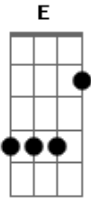

© ukulele-chords.com

© ukulele-chords.com