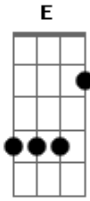

© ukulele-chords.com