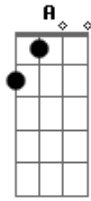

© ukulele-chords.com