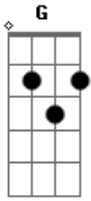

Alice In Chains - Heaven Beside You Acoustic

Tom: E

Tabbed by: Brack
Tuning: Down a 1/2 a step

Gtr 2

Gtr 2 continued....

Chorus

A G Badd11 C7M A

Bridge

Interlude

Guitar Solo

Acordes

© ukulele-chords.com