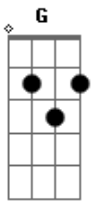

Alice In Chains - Heaven Beside You Acoustic

Tom: E

Tabbed by: Brack
Tuning: Down a 1/2 a step

Gtr 2

Gtr 2 continued....

Chorus

A

G

Badd11

C7M

A

Bridge

Interlude

Guitar Solo

Acordes

© ukulele-chords.com