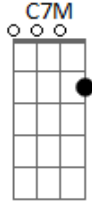

Alice In Chains - Heaven Beside You Acoustic

Tom: E

Tabbed by: Brack
Tuning: Down a 1/2 a step

Gtr 2

Gtr 2 continued....

Chorus

A

G

Badd11

C7M

A

Bridge

Interlude

Guitar Solo

Acordes

© ukulele-chords.com

© ukulele-chords.com

© ukulele-chords.com

© ukulele-chords.com