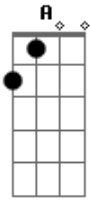

© ukulele-chords.com