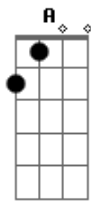

© ukulele-chords.com