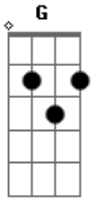

Alice In Chains - Heaven Beside You Acoustic

Tom: E

Tabbed by: Brack
Tuning: Down a 1/2 a step

Gtr 2

Gtr 2 continued....

Chorus

A

G

Badd11

C7M

A

Bridge

Interlude

Guitar Solo

Acordes

© ukulele-chords.com