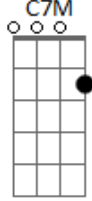

Alice In Chains - Heaven Beside You Acoustic

Tom: E

Tabbed by: Brack
Tuning: Down a 1/2 a step

Gtr 2

Gtr 2 continued....

Chorus

A

G

Badd11

C7M

A

Bridge

Interlude

Guitar Solo

Acordes

© ukulele-chords.com