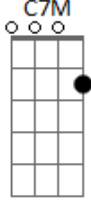

Alice In Chains - Heaven Beside You Acoustic

Tom: E

Tabbed by: Brack
Tuning: Down a 1/2 a step

Gtr 2

Gtr 2 continued....

Chorus

A G Badd11 C7M A

Bridge

Interlude

Guitar Solo

Acordes

© ukulele-chords.com

© ukulele-chords.com

© ukulele-chords.com

© ukulele-chords.com