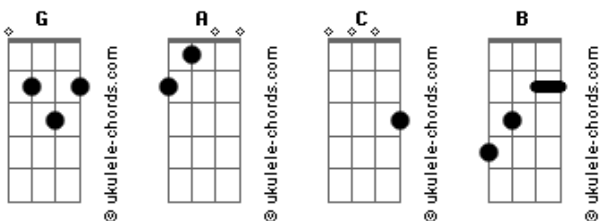

Alice In Chains - Heaven Beside You

Tom: A

b:Bend
/ou\ :Slide
v:Vibrato
h:Hammer-on

Acordes:

A G C B

Intro: /verso:

Violão 1:

Violão 2:

Be what you wanna be
See what you came to see
Been what you wanna be
I don't like what I see

Refrão:

A G C
Like the coldest winter chill
Heaven beside you... hell within
A G C
Like the coldest winter chill
Heaven beside you... hell within
A G C
Like the coldest winter will
Heaven beside you... hell within
A G C B
And you think you have it still, heaven inside you

So there's problems in your life
That's fucked up, and I'm not blind
I'm just see through faded, super jaded
And out of my mind

Vilolão 1:

Violão 2:

Do what you wanna do
Go out and seek your truth
When I'm down and blue
Rather be me than you

Acordes

A G C
Like the coldest winter chill
Heaven beside you... hell within
A G C
Like the coldest winter chill
Heaven beside you... hell within
A G C
Like the coldest winter will
Heaven beside you... hell within
A G C B
And you wish you had it still, heaven inside you
So there's problems in your life
That's fucked up, and I'm not blind
I'm just see through faded, super jaded
And out of my mind