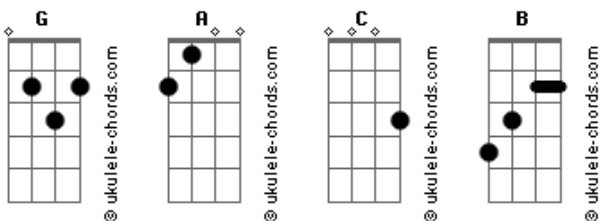

Alice In Chains - Heaven Beside You

Tom: A

b:Bend
/ou\:Slide
v:Vibrato
h:Hammer-on

Acordes:

A G C B

Intro: /verso:

Violão 1:

Violão 2:

Be what you wanna be
See what you came to see
Been what you wanna be
I don't like what I see

Refrão:

A G C
Like the coldest winter chill
B
Heaven beside you... hell within
A G C
Like the coldest winter chill
B
Heaven beside you... hell within
A G C
Like the coldest winter will
B
Heaven beside you... hell within
A G C B
And you think you have it still, heaven inside you

So there's problems in your life
That's fucked up, and I'm not blind
I'm just see through faded, super jaded
And out of my mind

Vilolão 1:

Violão 2:

Do what you wanna do
Go out and seek your truth
When I'm down and blue
Rather be me than you

Acordes

A G C
Like the coldest winter chill
B
Heaven beside you... hell within
A G C
Like the coldest winter chill
B
Heaven beside you... hell within
A G C
Like the coldest winter will
B
Heaven beside you... hell within
A G C B
And you wish you had it still, heaven inside you
So there's problems in your life
That's fucked up, and I'm not blind
I'm just see through faded, super jaded
And out of my mind