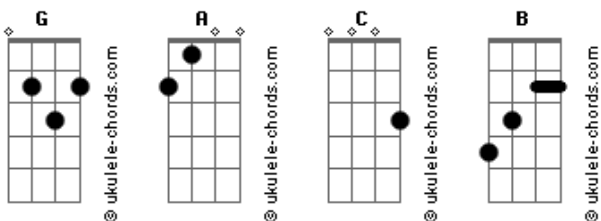

Alice In Chains - Heaven Beside You

Tom: A

b:Bend
/ou\ :Slide
v:Vibrato
h:Hammer-on

Acordes:

A G C B

Intro: /verso:

Violão 1:

Violão 2:

Be what you wanna be
See what you came to see
Been what you wanna be
I don't like what I see

Refrão:

A G C
Like the coldest winter chill
B
Heaven beside you... hell within
A G C
Like the coldest winter chill
B
Heaven beside you... hell within
A G C
Like the coldest winter will
B
Heaven beside you... hell within
A G C B
And you think you have it still, heaven inside you

So there's problems in your life
That's fucked up, and I'm not blind
I'm just see through faded, super jaded
And out of my mind

Vilolão 1:

Violão 2:

Do what you wanna do
Go out and seek your truth
When I'm down and blue
Rather be me than you

Acordes

A G C
Like the coldest winter chill
B
Heaven beside you... hell within
A G C
Like the coldest winter chill
B
Heaven beside you... hell within
A G C
Like the coldest winter will
B
Heaven beside you... hell within
A G C B
And you wish you had it still, heaven inside you
So there's problems in your life
That's fucked up, and I'm not blind
I'm just see through faded, super jaded
And out of my mind