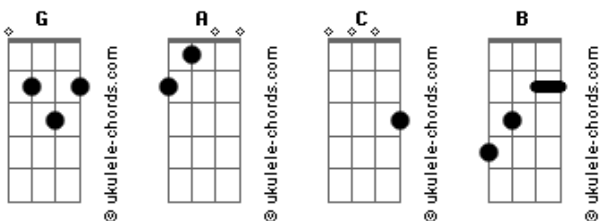

# Alice In Chains - Heaven Beside You

Tom: A

b:Bend  
/ou\ :Slide  
v:Vibrato  
h:Hammer-on

Acordes:

A G C B

Intro: /verso:

Violão 1:

Violão 2:

Be what you wanna be  
See what you came to see  
Been what you wanna be  
I don't like what I see

Refrão:

A G C  
Like the coldest winter chill  
B  
Heaven beside you... hell within  
A G C  
Like the coldest winter chill  
B  
Heaven beside you... hell within  
A G C  
Like the coldest winter will  
B  
Heaven beside you... hell within  
A G C B  
And you think you have it still, heaven inside you

So there's problems in your life  
That's fucked up, and I'm not blind  
I'm just see through faded, super jaded  
And out of my mind

Vilolão 1:

Violão 2:

Do what you wanna do  
Go out and seek your truth  
When I'm down and blue  
Rather be me than you

## Acordes

A G C  
Like the coldest winter chill  
B  
Heaven beside you... hell within  
A G C  
Like the coldest winter chill  
B  
Heaven beside you... hell within  
A G C  
Like the coldest winter will  
B  
Heaven beside you... hell within  
A G C B  
And you wish you had it still, heaven inside you  
So there's problems in your life  
That's fucked up, and I'm not blind  
I'm just see through faded, super jaded  
And out of my mind