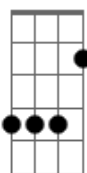

© ukulele-chords.com

E