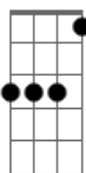

© ukulele-chords.com

Eb