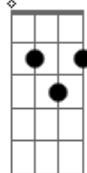

© ukulele-chords.com

G