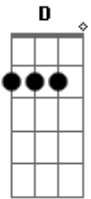

Alice In Chains - Don't Follow

tom:

G

Intro: D D G A7

D G A7 D G A7
 Hey, i ain't never coming home
 D G A7 D G A7
 Hey, i'll just wander my own road
 D G A7 D G
 Hey, i can't meet you here Tomorrow
 A7 G A7
 Say goodbye don't follow
 D D G A7
 Misery so hollow

(D G A7)

D G A7 D G A7
 Hey, you, you're living life full throtte
 D G A7 D G A7
 Hey, you, pass me down that bottle
 D G A7 D G
 Hey, you, you can't shake me 'round now
 A7 G A7
 Get so lost and don't know how
 A7 D
 Yeah, it hurts to care, and I'm going down

(A7 D2 A7 D2 A7 D2 A7 D2)

Acordes

© ukulele-chords.com

© ukulele-chords.com

© ukulele-chords.com

A7
 Forgot my woman, lost my friends
 D2
 Things I'd done and where I'd been
 A7
 Sleep in sweat, the mirror's cold
 D2
 See my face, it's growing old
 A7
 Scared to death, no reason why
 D2
 Do whatever to get me by
 A7
 Think a-bout the things I've said
 D2
 Read the page it's cold and dead
 A7 D2
 And take me home
 A7 D2
 Yeah, take me home, ohhh
 A7 D2
 Take me home
 A7 D2
 Take me home yeah
 A7 D2
 Take me home yeah
 G A7 G A7 D
 Say goodbye don't follow