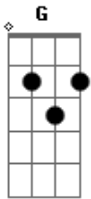

Alice In Chains - Don't Follow

tom:

G

Intro: D D G A7

D G A7 D G A7
 Hey, i ain't never coming home
 D G A7 D G A7
 Hey, i'll just wander my own road
 D G A7 D G
 Hey, i can't meet you here Tomorrow
 A7 G A7
 Say goodbye don't follow
 D D G A7
 Misery so hollow

(D G A7)

D G A7 D G A7
 Hey, you, you're living life full throtte
 D G A7 D G A7
 Hey, you, pass me down that bottle
 D G A7 D G
 Hey, you, you can't shake me 'round now
 A7 G A7
 Get so lost and don't know how
 A7 D
 Yeah, it hurts to care, and I'm going down

(A7 D2 A7 D2 A7 D2 A7 D2)

Acordes

ukulele-chords.com

ukulele-chords.com

ukulele-chords.com

A7
 Forgot my woman, lost my friends
 D2
 Things I'd done and where I'd been
 A7
 Sleep in sweat, the mirror's cold
 D2
 See my face, it's growing old
 A7
 Scared to death, no reason why
 D2
 Do whatever to get me by
 A7
 Think a-bout the things I've said
 D2
 Read the page it's cold and dead
 A7 D2
 And take me home
 A7 D2
 Yeah, take me home, ohhh
 A7 D2
 Take me home
 A7 D2
 Take me home yeah
 A7 D2
 Take me home yeah
 G A7 G A7 D
 Say goodbye don't follow