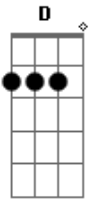

ukulele-chords.com