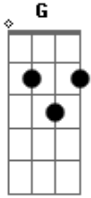

Alice In Chains - Dam That River

Tom: **G**

Intro: lead

afinação: ebgda**D**

Verse

Intro: & chorus

Solo

Acordes