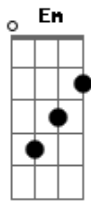

Alice In Chains - Choke

Tom: **G**

Gtr 2:

Intro:

Gtr 1 & 2:

Gtr 2:

Gtr 2:

Verse:

Verse/Pre Chorus

2nd chorus ending:

Pre Chorus:

Solo Backing:

Gtr 1: **Em C Em C Em C G A2**

Solo:

Gtr 2:

Chorus:

Chorus

End on:

Acordes

© ukulele-chords.com

© ukulele-chords.com

© ukulele-chords.com