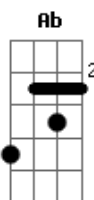

© ukulele-chords.com