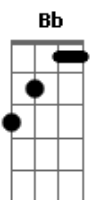

© ukulele-chords.com