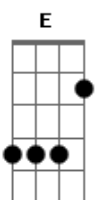

Alice In Chains - Breath On a Window

Tom: E

Third Part(2/3)Jerry's singing:

Afinação: Eb Ab Db Gb Bb Eb

Third Part(3/3)Solo(Rhythm Guitar):

Intro:

Solo(Lead Guitar): 1,2 and 3 time 4 time

Verse: Info:Had been accompanied by guitar Rhythm:

Lesson Riff:

Chorus:
Lead Guitar:

Info:Well, the last riff will be played in chords with the 5th, and remained as the last lesson, the song ends with the sound decreasing along the ground, which goes 2 times riff after being touched yourself:

Verse Again:

Last Riff:

Chorus Again:
Lead Guitar:

Third Riff(1/3):

Solo: 1 Part

2 Part

Acordes

© ukulele-chords.com