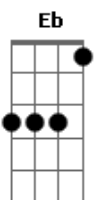

Alice In Chains - Breath On a Window

Tom: E

Third Part(2/3)Jerry's singing:

Afinação: Eb Ab Db Gb Bb Eb

Third Part(3/3)Solo(Rhythm Guitar):

Intro:

Solo(Lead Guitar): 1,2 and 3 time 4 time

Verse: Info:Had been accompanied by guitar Rhythm:

Lesson Riff:

Chorus:
Lead Guitar:

Info:Well, the last riff will be played in chords with the 5th, and remained as the last lesson, the song ends with the sound decreasing along the ground, which goes 2 times riff after being touched yourself:

Verse Again:

Last Riff:

Chorus Again:
Lead Guitar:

Third Riff(1/3):

Solo: 1 Part

2 Part

Acordes

© ukulele-chords.com