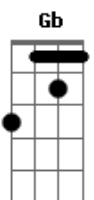

© ukulele-chords.com