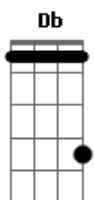

© ukulele-chords.com