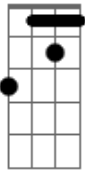

Alice In Chains - Acid Bubble

Tom: Gb

Intro

2x

Verse

Pre-Chorus

Chorus

Post-Chorus

Bridge

Intro: Verse

Pre-Chorus

Chorus 2x

Guitar Solo

Outro

Note: The second guitar plays a slight bend on the 2nd fret of the sixth string the verses.

- | / slide up
- | \ slide down
- | b bend
- | h hammer-on
- | p pull-off
- | ~ vibrato
- | natural harmonic

Acordes

Gb

© ukulele-chords.com