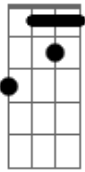

Alice In Chains - Acid Bubble

Tom: Gb

Intro

2x

Verse

Pre-Chorus

Chorus

Post-Chorus

Bridge

Intro: Verse

Pre-Chorus

Chorus 2x

Guitar Solo

Outro

Note: The second guitar plays a slight bend on the 2nd fret of the sixth string the verses.

- | / slide up
- | \ slide down
- | b bend
- | h hammer-on
- | p pull-off
- | ~ vibrato
- | natural harmonic

Acordes

Gb

© ukulele-chords.com